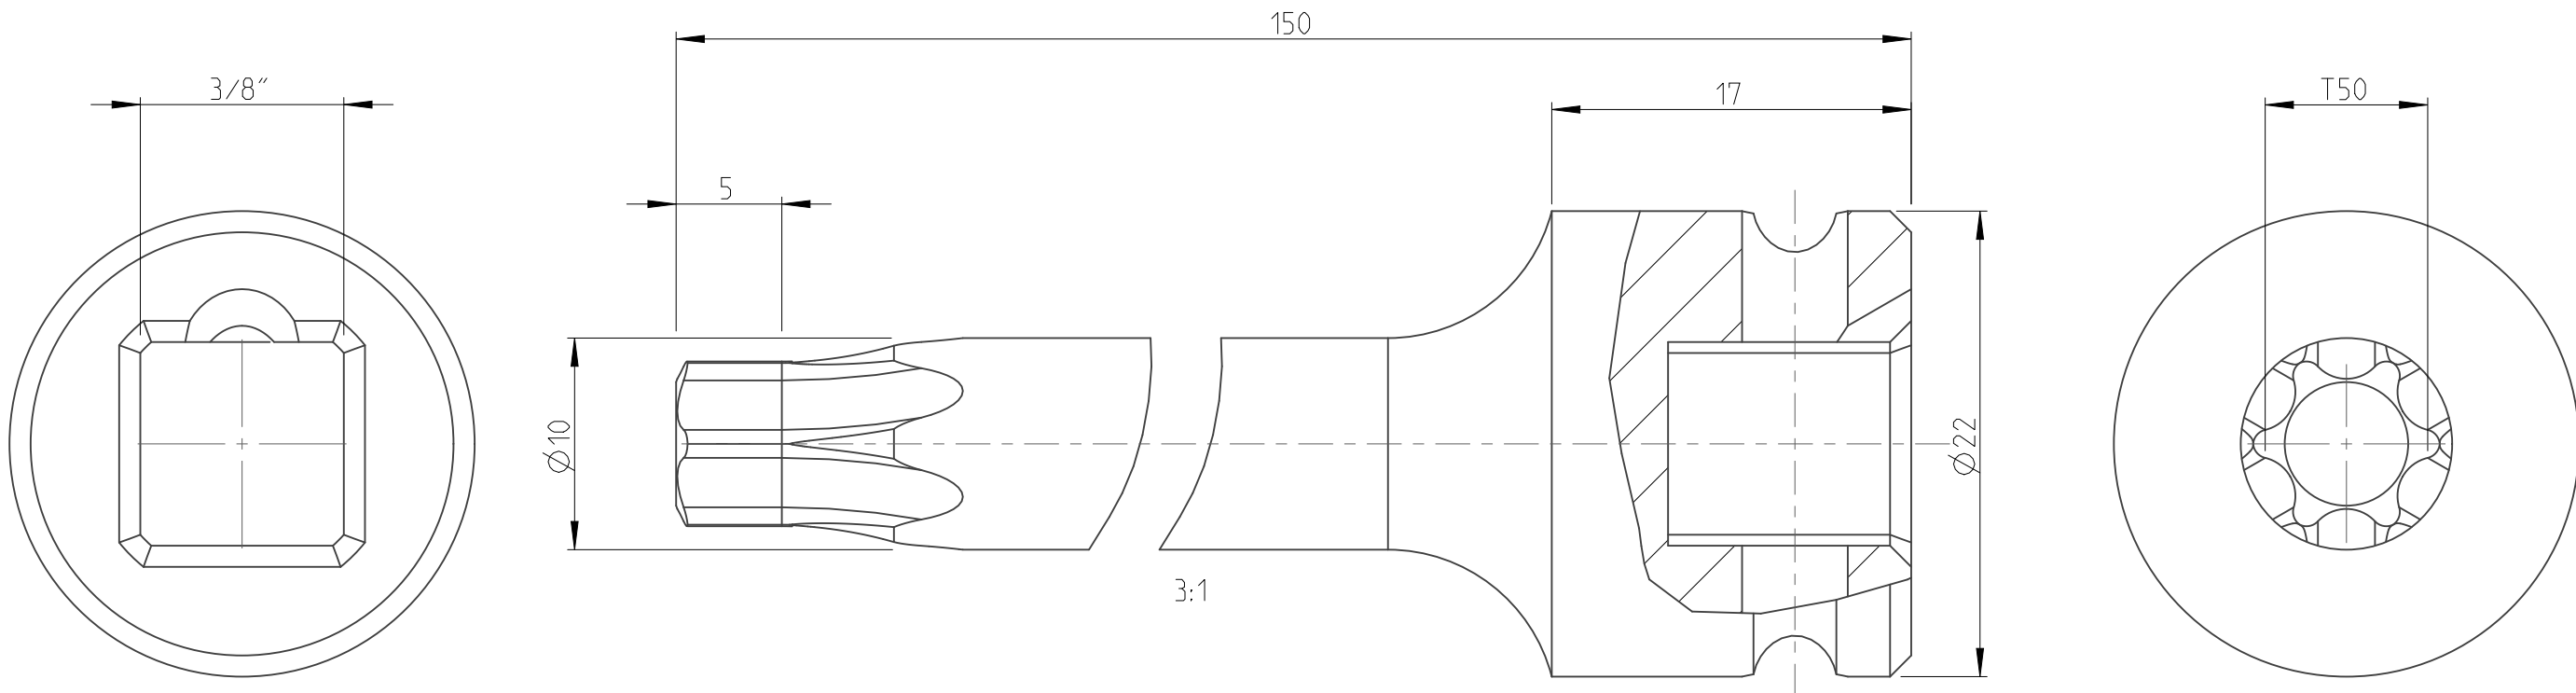

PART	4027122850	Status	Released	Rev./Iter	1.3
Drawing	4027122850	Status		Rev./Iter	1.6

1 2 3 4 5 6 7 8 9 10

1:1

proprietary document. Not to be used in any way without our consent.

<b>SALTUS</b>	Name	Bit socket-SQ $3/8''$ -L150-T50
	Designation	4027 1228 50