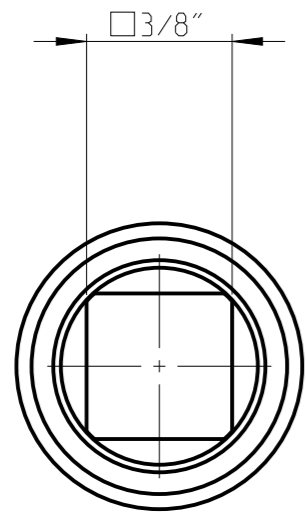

PART	4027122930	Status	Released	Rev./Iter	1.2
Drawing	4027122930	Status		Rev./Iter	1.2

2:1

proprietary document. Not to be used in any way without our consent.

SALTUS

Name
Bit Socket SQ3/8"-L60-T30-G
Designation
4027 1229 30