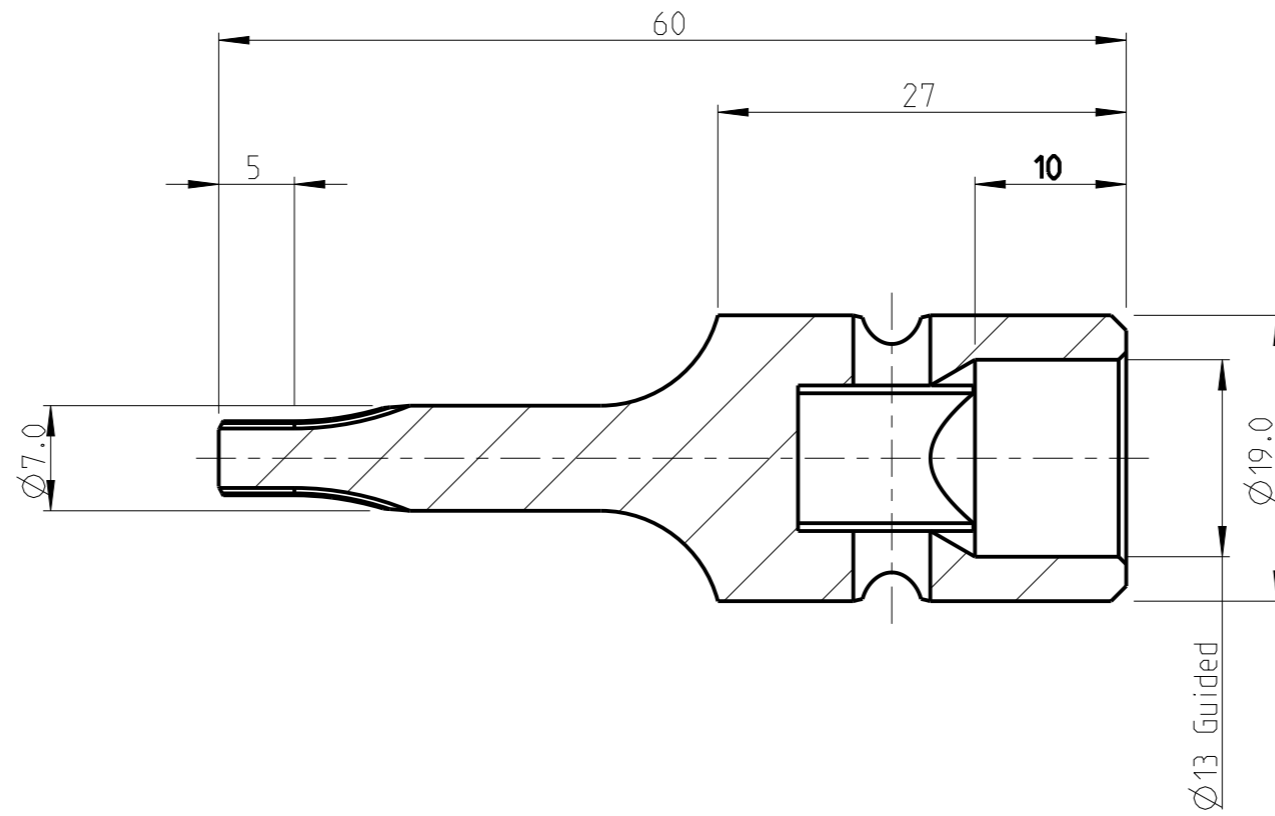

PART	4027122930	Status	Released	Rev./Iter	1.2
Drawing	4027122930	Status		Rev./Iter	1.2

2:1

proprietary document. Not to be used in any way without our consent.

SALTUS

Name
Bit Socket SQ3/8"-L60-T30-G
Designation
4027 1229 30