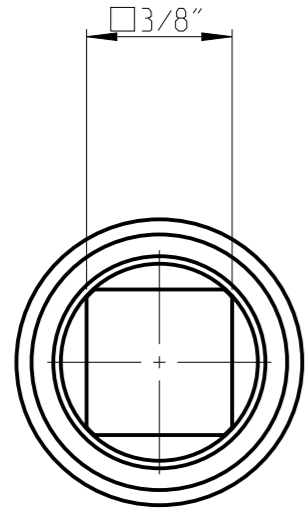

PART	4027122940	Status	Released	Rev./Iter	2.1
Drawing	4027122940	Status		Rev./Iter	2.1

proprietary document. Not to be used in any way without our consent.

SALTUS

Name	Bit Socket-SQ3/8"-L60-T40-G
Designation	4027 1229 40