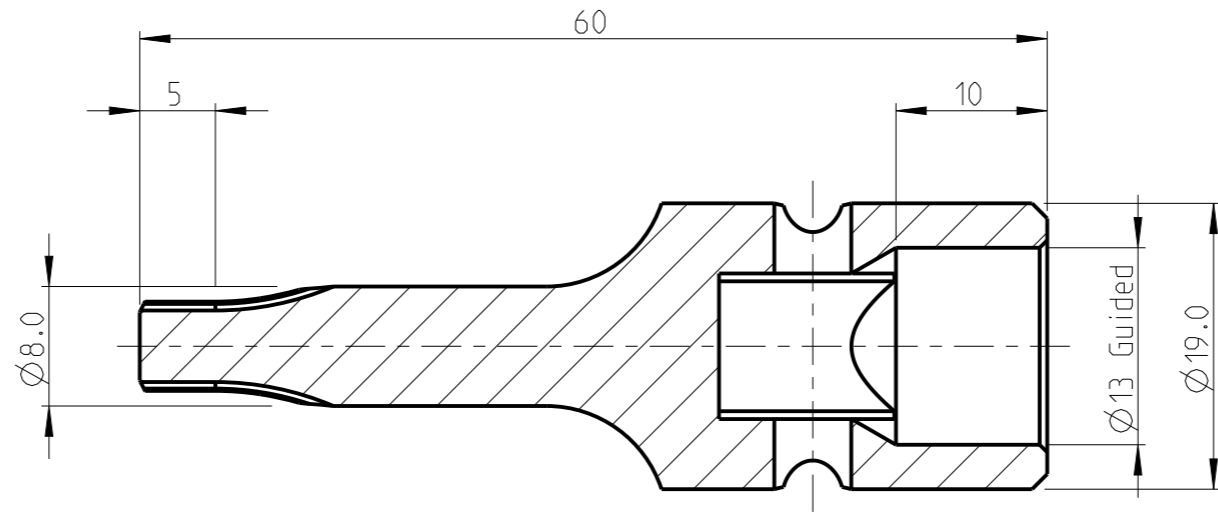

PART	4027122940	Status	Released	Rev./Iter	2.1
Drawing	4027122940	Status		Rev./Iter	2.1

proprietary document. Not to be used in any way without our consent.

SALTUS

Name	Bit Socket-SQ3/8"-L60-T40-G
Designation	4027 1229 40