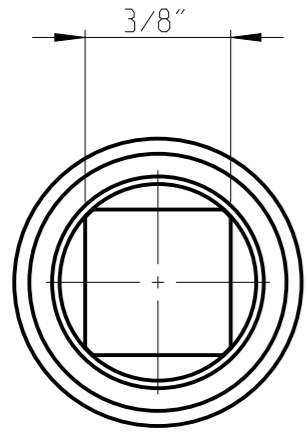

PART	4027122945	Status	Released	Rev./Iter	1.1
Drawing	4027122945	Status		Rev./Iter	1.1

2:1

proprietary document. Not to be used in any way without our consent.

SALTUS

Name	BitSocket-SQ3/8"-L60-T45-G
Designation	4027 1229 45