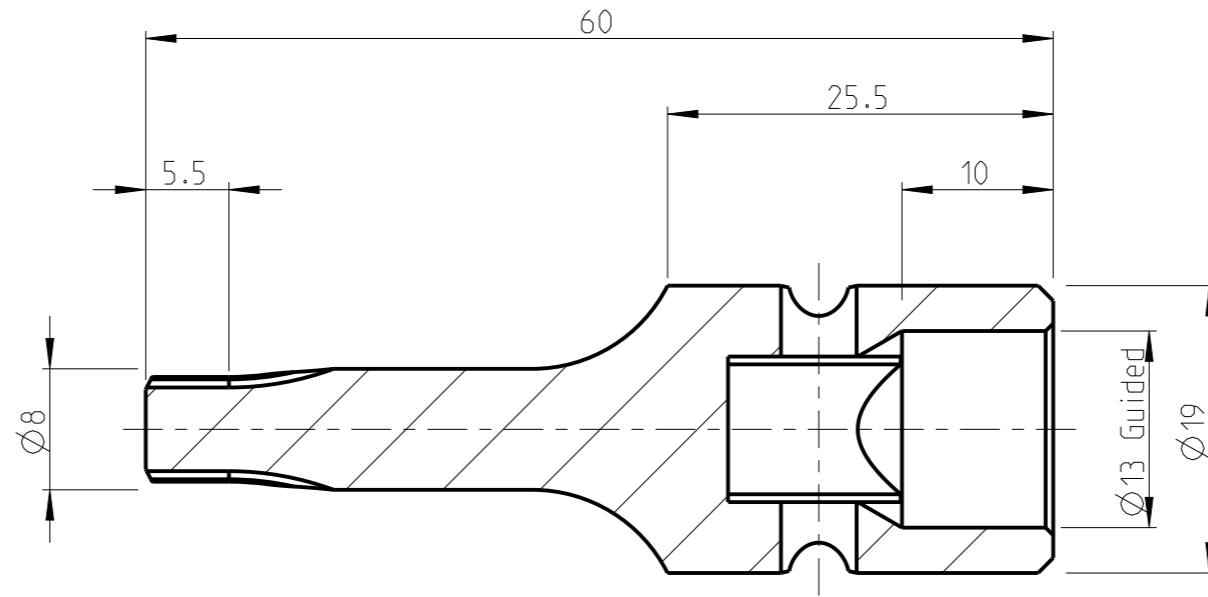

PART	4027122945	Status	Released	Rev./Iter	1.1
Drawing	4027122945	Status		Rev./Iter	1.1

2:1

proprietary document. Not to be used in any way without our consent.

SALTUS

Name	BitSocket-SQ3/8"-L60-T45-G
Designation	4027 1229 45