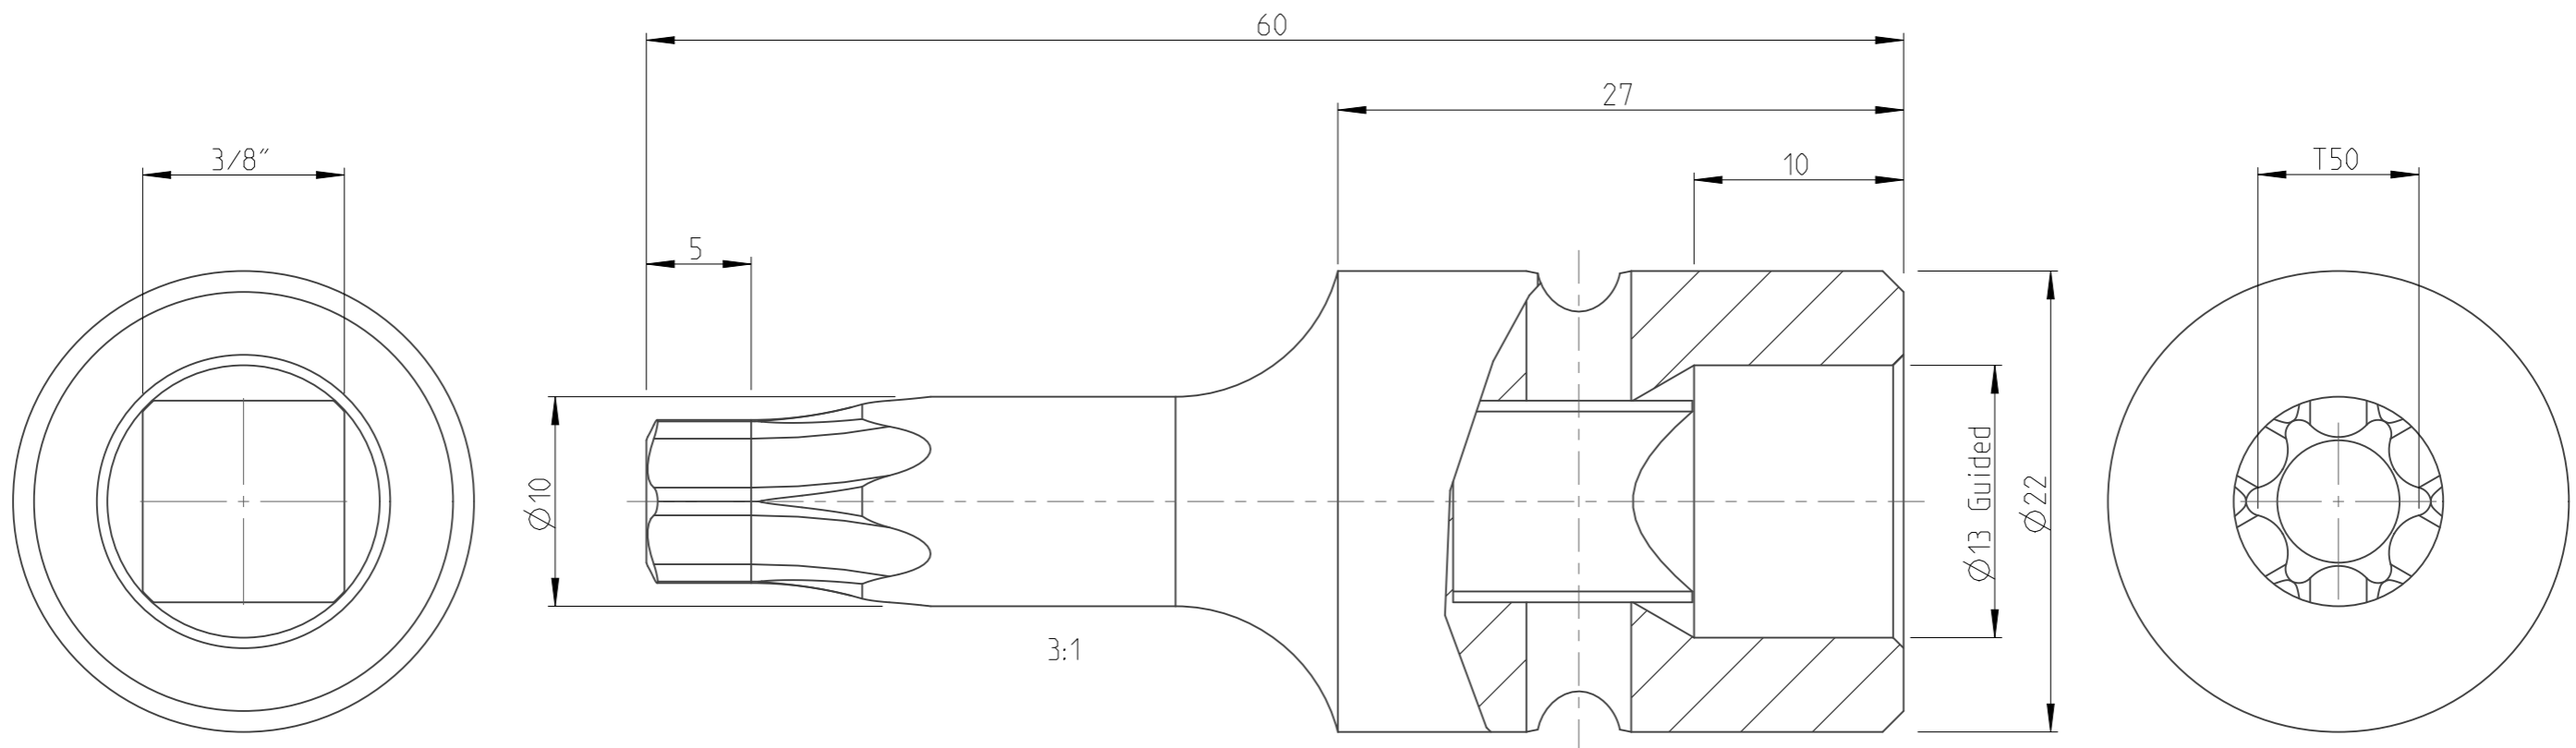

PART	4027122950	Status	Released	Rev./Iter	1,2
Drawing	4027122950	Status		Rev./Iter	1,4

1 2 3 4 5 6 7 8 9 10

A
B
C
D
E
F
G

1:1

proprietary document. Not to be used in any way without our consent.

SALTUS	Name	Bit socket-SQ3/8"-L60-T50-G
	Designation	4027 1229 50

3 4 5 6 7 8 9 10