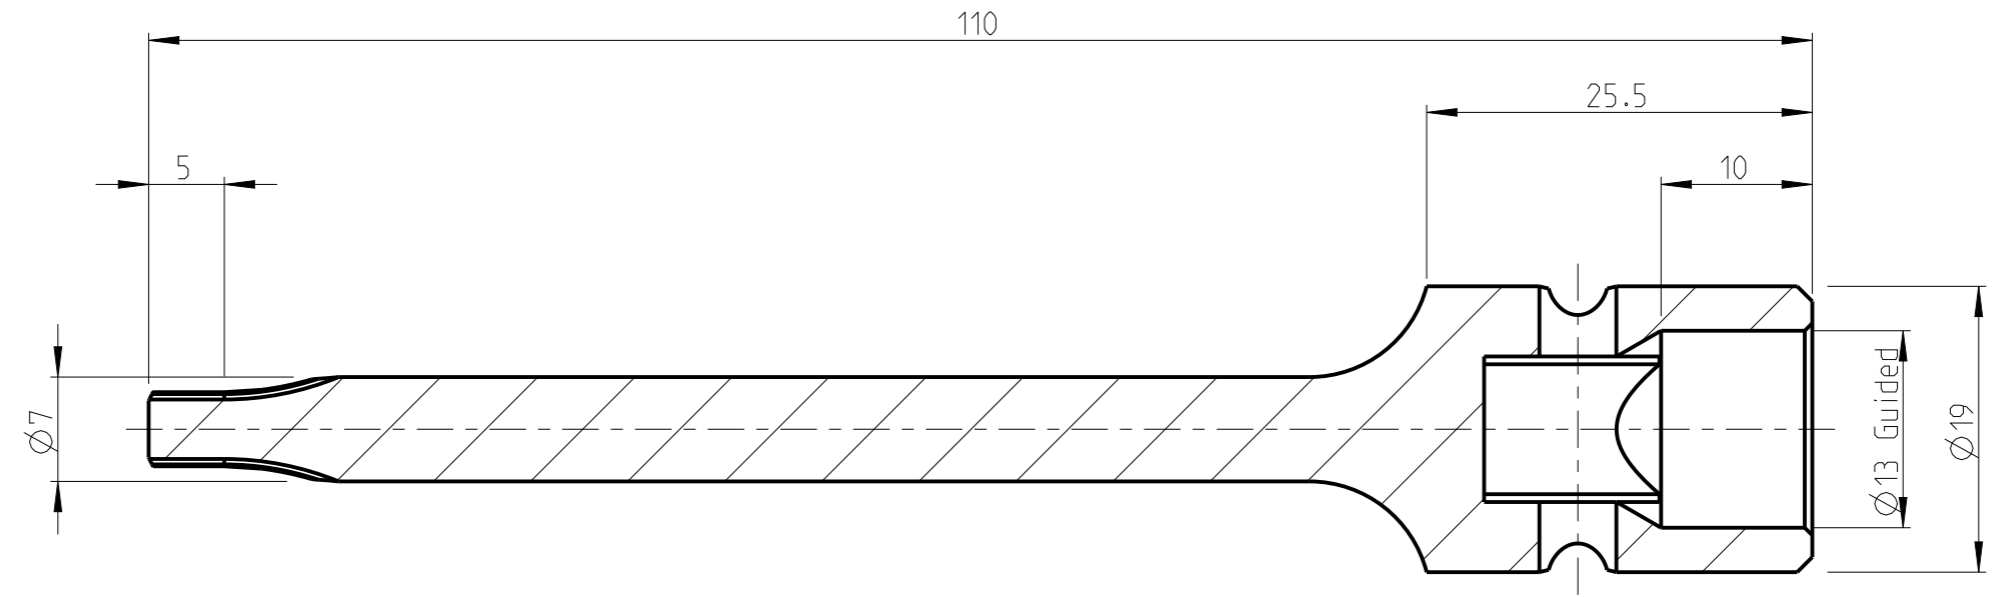

PART	4027123030	Status	Released	Rev./Iter	2.1
Drawing	4027123030	Status		Rev./Iter	2.1

proprietary document. Not to be used in any way without our consent.

SALTUS	Name	Bit Socket-SQ3/8"-L110-T30-G
	Designation	4027 1230 30