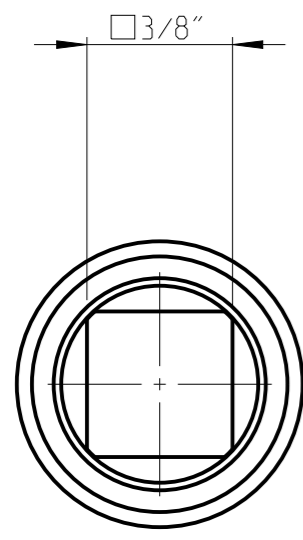

PART	4027123030	Status	Released	Rev./Iter	2.1
Drawing	4027123030	Status		Rev./Iter	2.1

proprietary document. Not to be used in any way without our consent.

SALTUS	Name	Bit Socket-SQ3/8"-L110-T30-G
	Designation	4027 1230 30