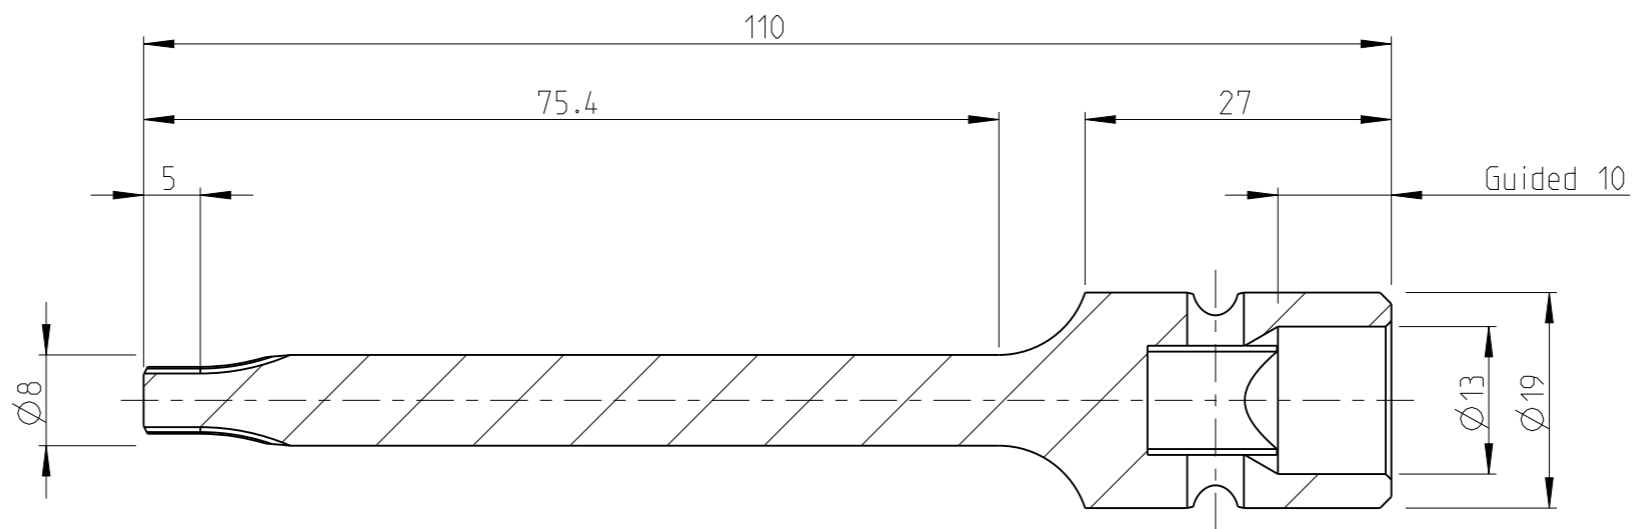

PART	4027123040	Status	Released	Rev./Iter	2.1
Drawing	4027123040	Status		Rev./Iter	2.1

proprietary document. Not to be used in any way without our consent.

SALTUS

Name
BitSocket-SQ3/8"-L110-T40-G

Designation
4027 1230 40