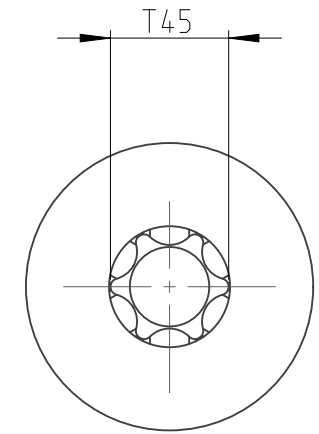

PART	4027123045	Status	Released	Rev./Iter	1.2
Drawing	4027123045	Status		Rev./Iter	1.2

1:1

proprietary document. Not to be used in any way without our consent.

**SALTUS**

Name	Bit socket-SQ3/8"-L110-T45-G
Designation	4027 1230 45