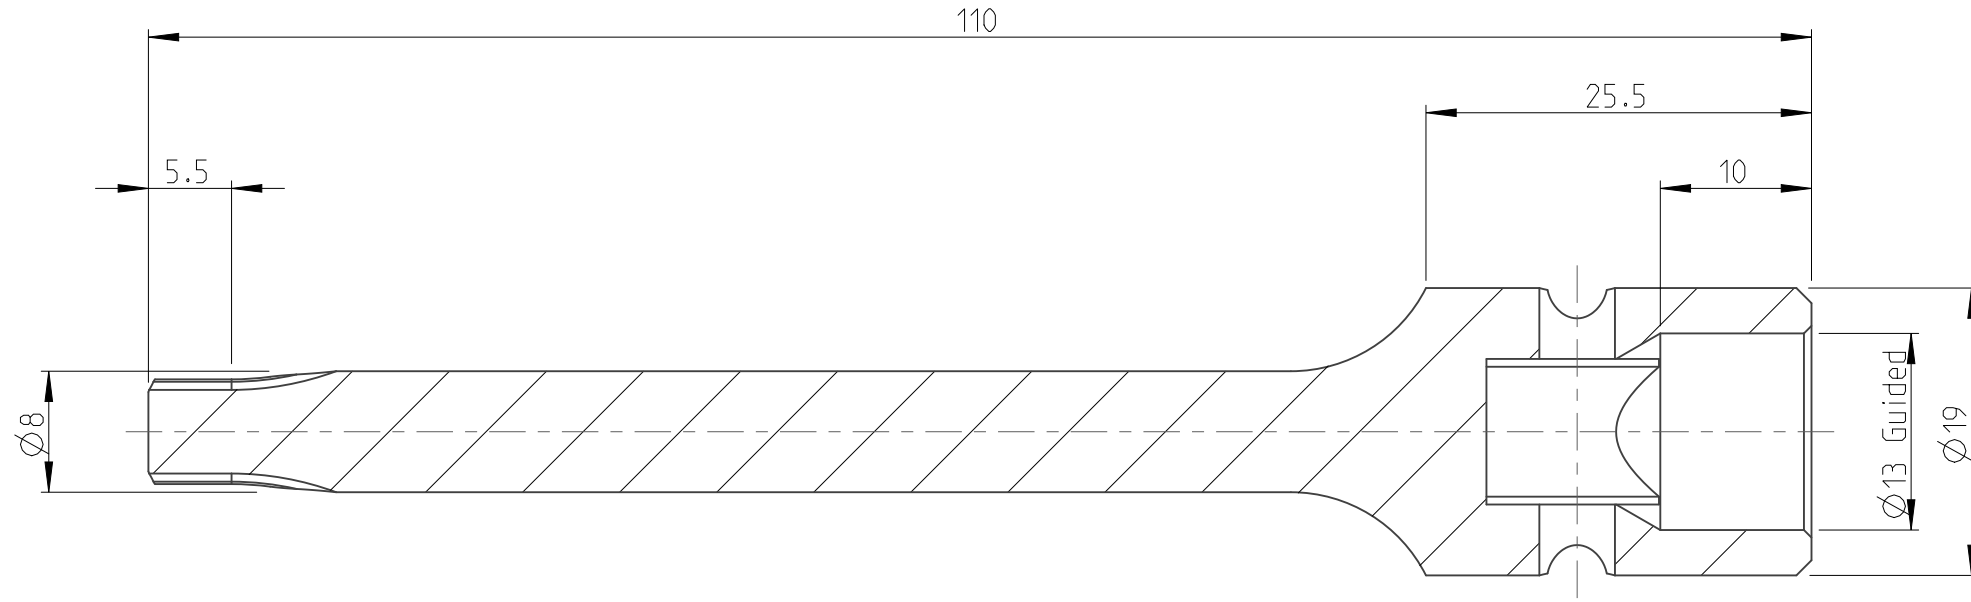

PART	4027123045	Status	Released	Rev./Iter	1.2
Drawing	4027123045	Status		Rev./Iter	1.2

1:1

proprietary document. Not to be used in any way without our consent.

**SALTUS**

Name	Bit socket-SQ3/8"-L110-T45-G
Designation	4027 1230 45