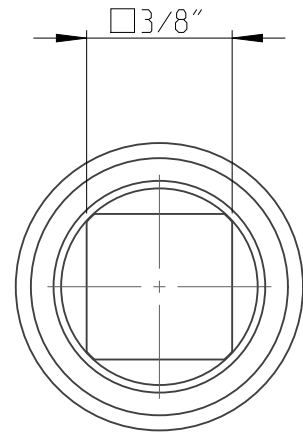

PART	4027123045	Status	Released	Rev./Iter	1.2
Drawing	4027123045	Status		Rev./Iter	1.2

1:1

proprietary document. Not to be used in any way without our consent.

**SALTUS**

Name	Bit socket-SQ3/8"-L110-T45-G
Designation	4027 1230 45