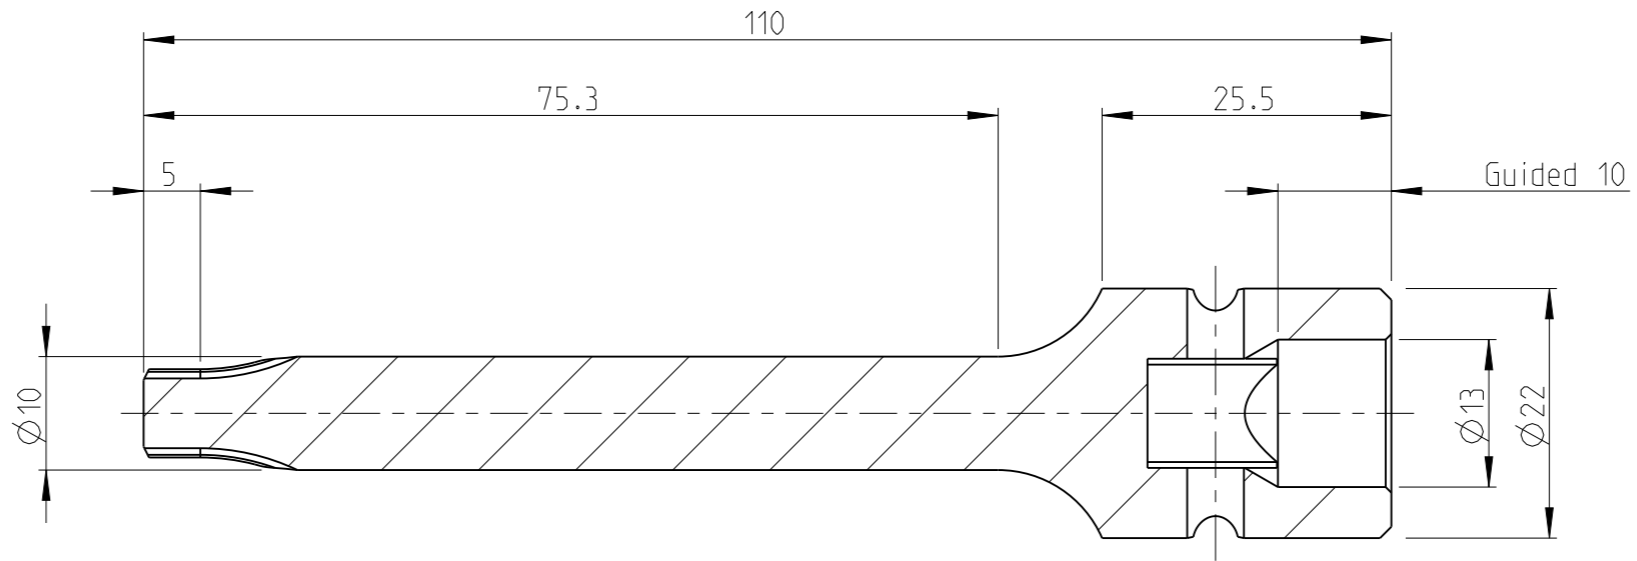

PART	4027123050	Status	Released	Rev./Iter	0.0
Drawing	4027123050	Status		Rev./Iter	0.0

1:1

proprietary document. Not to be used in any way without our consent.

SALTUS

Name	Bit socket-SQ3/8"-L110-T50-G
Designation	4027 1230 50