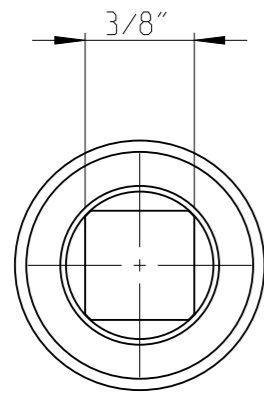

PART	4027123050	Status	Released	Rev./Iter	0.0
Drawing	4027123050	Status		Rev./Iter	0.0

1:1

proprietary document. Not to be used in any way without our consent.

SALTUS

Name	Bit socket-SQ3/8"-L110-T50-G
Designation	4027 1230 50