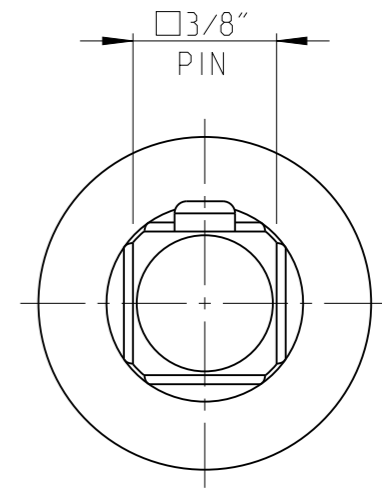

PART	Status	Rev./Iter
4027123400	Released	1.4
4027123400	Status	Rev./Iter
		1.4

2:1

proprietary document. Not to be used in any way without our consent.

SALTUS

Name
Extension-SQ3/8"-L50-SQ3/8"-P
Designation
4027 1234 00