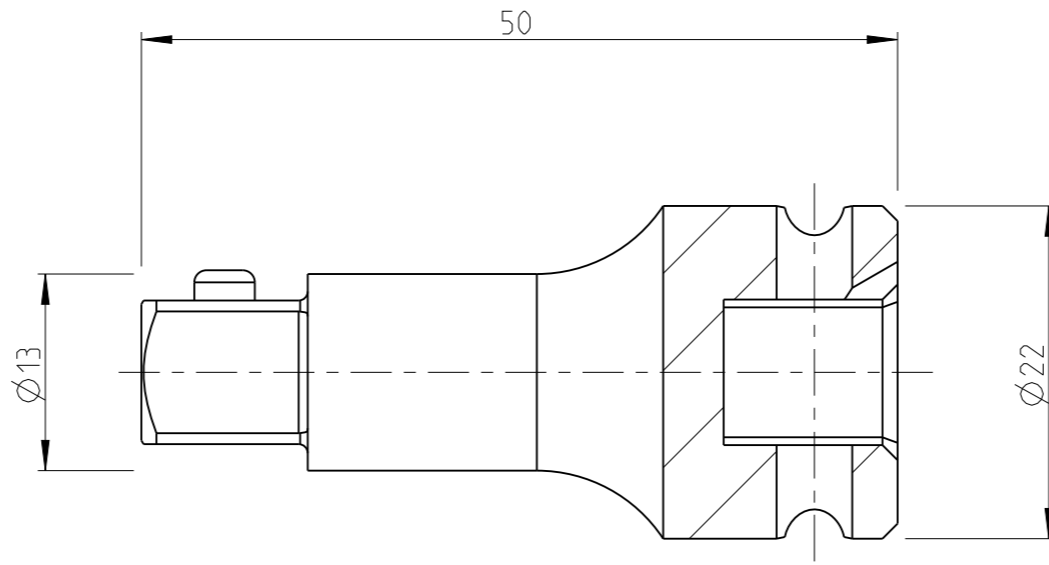

PART	Status	Rev./Iter
4027123400	Released	1.4
4027123400	Status	Rev./Iter
		1.4

2:1

proprietary document. Not to be used in any way without our consent.

SALTUS

Name
Extension-SQ3/8"-L50-SQ3/8"-P
Designation
4027 1234 00