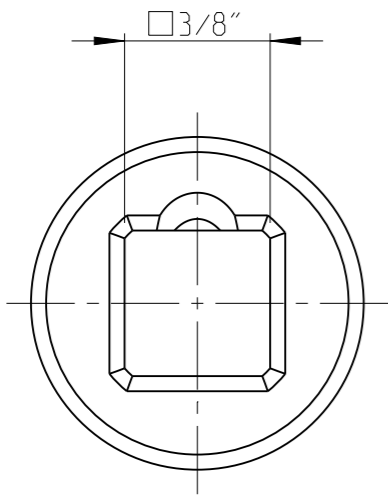

PART	Status	Rev./Iter
4027123400	Released	1.4
4027123400	Status	Rev./Iter
		1.4

2:1

proprietary document. Not to be used in any way without our consent.

SALTUS

Name
Extension-SQ3/8"-L50-SQ3/8"-P
Designation
4027 1234 00