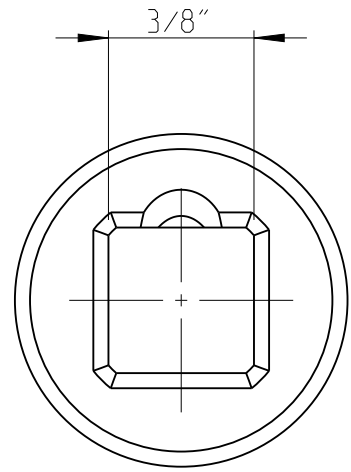

PART	4027123401	Status	Released	Rev./Iter	1.0
Drawing	4027123401	Status		Rev./Iter	1.0

proprietary document. Not to be used in any way without our consent.

SALTUS

Name
Extension-SQ3/8"-L75-SQ3/8"-P
Designation
4027 1234 01