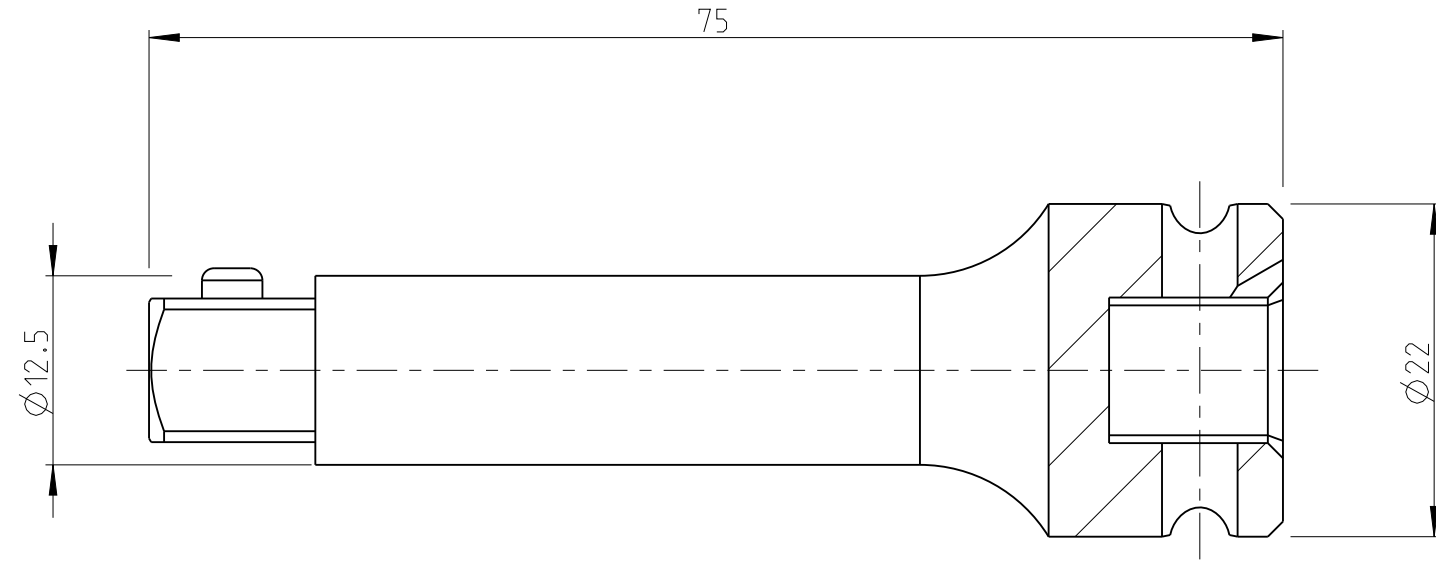

PART	4027123401	Status	Released	Rev./Iter	1.0
Drawing	4027123401	Status		Rev./Iter	1.0

proprietary document. Not to be used in any way without our consent.

SALTUS

Name
Extension-SQ3/8"-L75-SQ3/8"-P
Designation
4027 1234 01