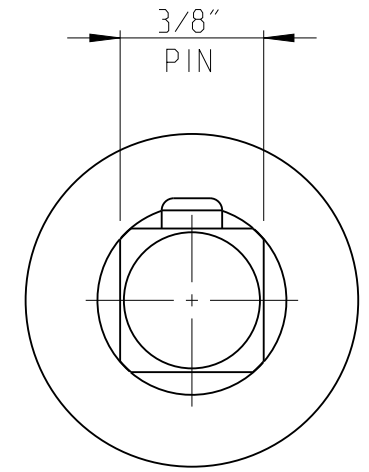

PART	4027123401	Status	Released	Rev./Iter	1.0
Drawing	4027123401	Status		Rev./Iter	1.0

proprietary document. Not to be used in any way without our consent.

SALTUS

Name
Extension-SQ3/8"-L75-SQ3/8"-P
Designation
4027 1234 01