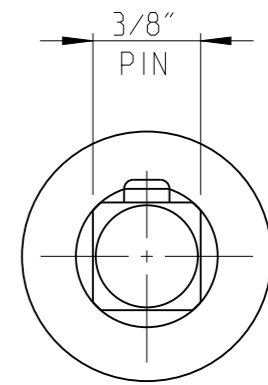

PART	4027123402	Status	Released	Rev./Iter	1.1
Drawing	4027123402	Status		Rev./Iter	1.1

proprietary document. Not to be used in any way without our consent.

SALTUS

Name	Extension-SQ3/8"-L100-SQ3/8"-P
Designation	4027 1234 02