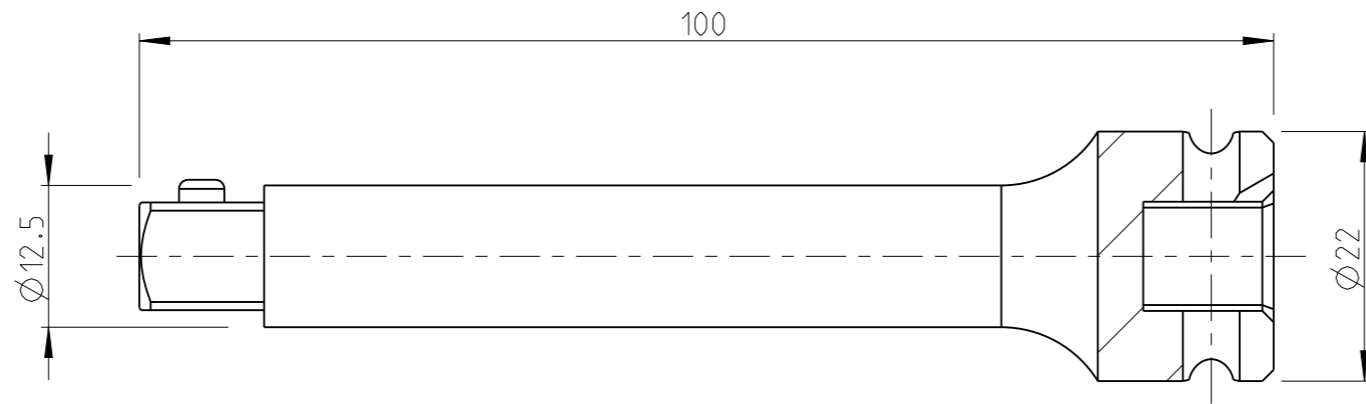

PART	4027123402	Status	Released	Rev./Iter	1.1
Drawing	4027123402	Status		Rev./Iter	1.1

proprietary document. Not to be used in any way without our consent.

SALTUS

Name	Extension-SQ3/8"-L100-SQ3/8"-P
Designation	4027 1234 02