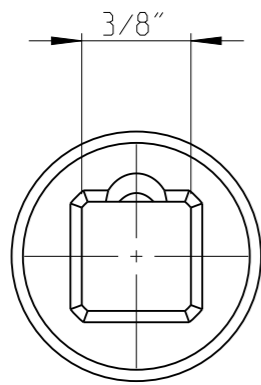

PART	4027123402	Status	Released	Rev./Iter	1.1
Drawing	4027123402	Status		Rev./Iter	1.1

proprietary document. Not to be used in any way without our consent.

SALTUS

Name	Extension-SQ3/8"-L100-SQ3/8"-P
Designation	4027 1234 02