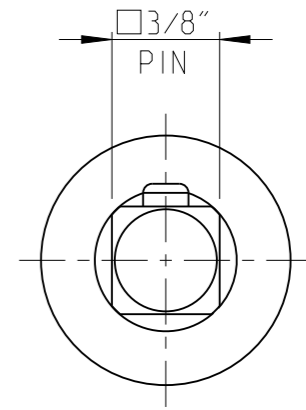

PART	4027123403	Status	Released	Rev./Iter	0.3
Drawing	4027123403	Status		Rev./Iter	0.3

proprietary document. Not to be used in any way without our consent.

SALTUS

Name	Extension-SQ3/8"-L125-SQ3/8"-P
Designation	4027 1234 03