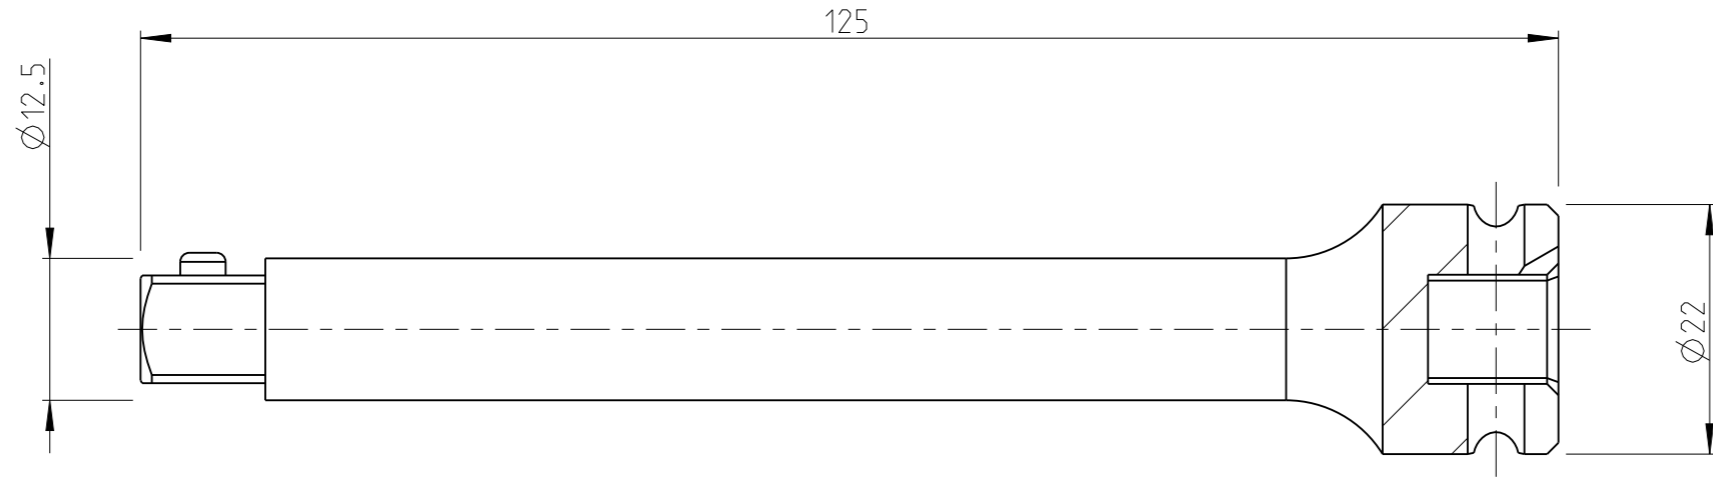

PART	4027123403	Status	Released	Rev./Iter	0.3
Drawing	4027123403	Status		Rev./Iter	0.3

proprietary document. Not to be used in any way without our consent.

SALTUS

Name	Extension-SQ3/8"-L125-SQ3/8"-P
Designation	4027 1234 03