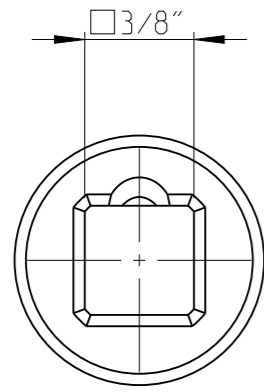

PART	4027123403	Status	Released	Rev./Iter	0.3
Drawing	4027123403	Status		Rev./Iter	0.3

proprietary document. Not to be used in any way without our consent.

SALTUS

Name	Extension-SQ3/8"-L125-SQ3/8"-P
Designation	4027 1234 03