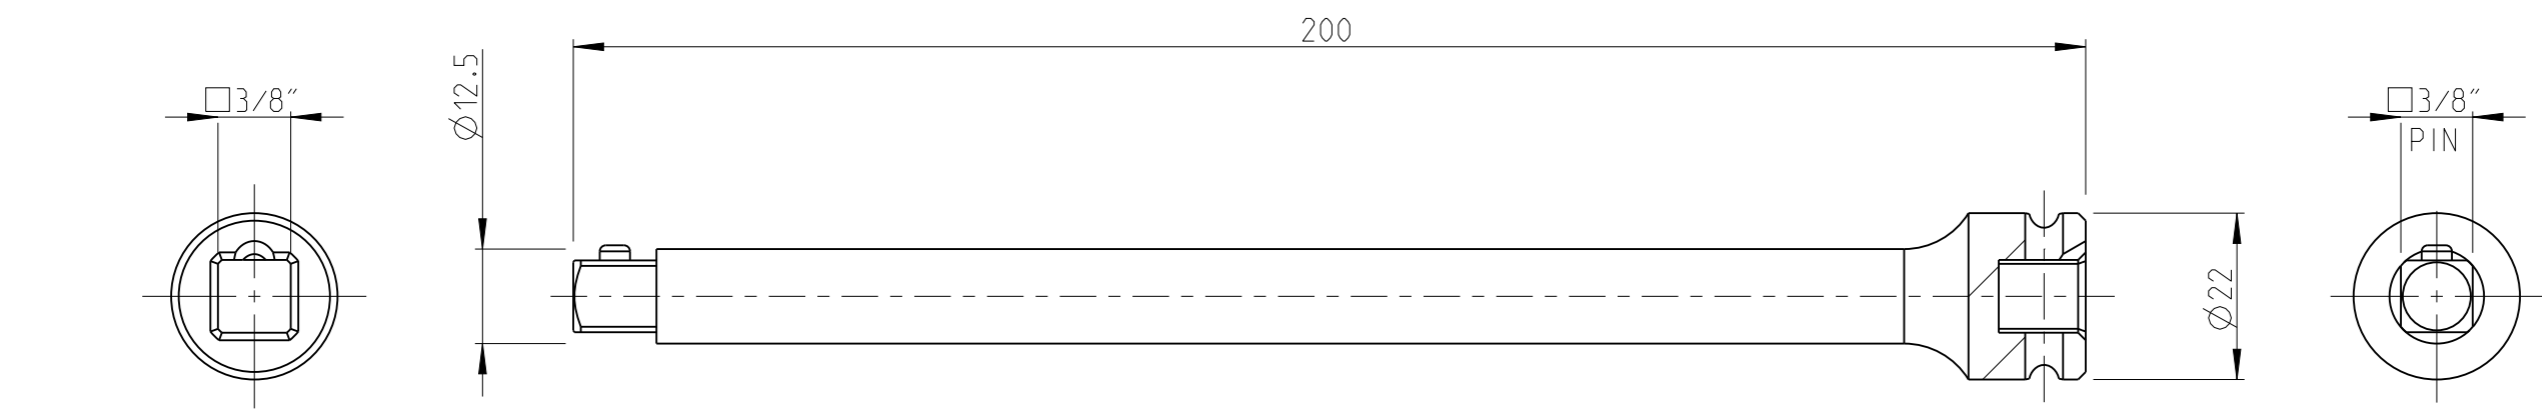

PART	4027123406	Status	Released	Rev. / Iter	0.2
Drawing	4027123406	Status		Rev. / Iter	0.2

proprietary document. Not to be used in any way without our consent.

<b>SALTUS</b>	Name	Extension-SQ3/8"-L200-SQ3/8"-P
	Designation	4027 1234 06