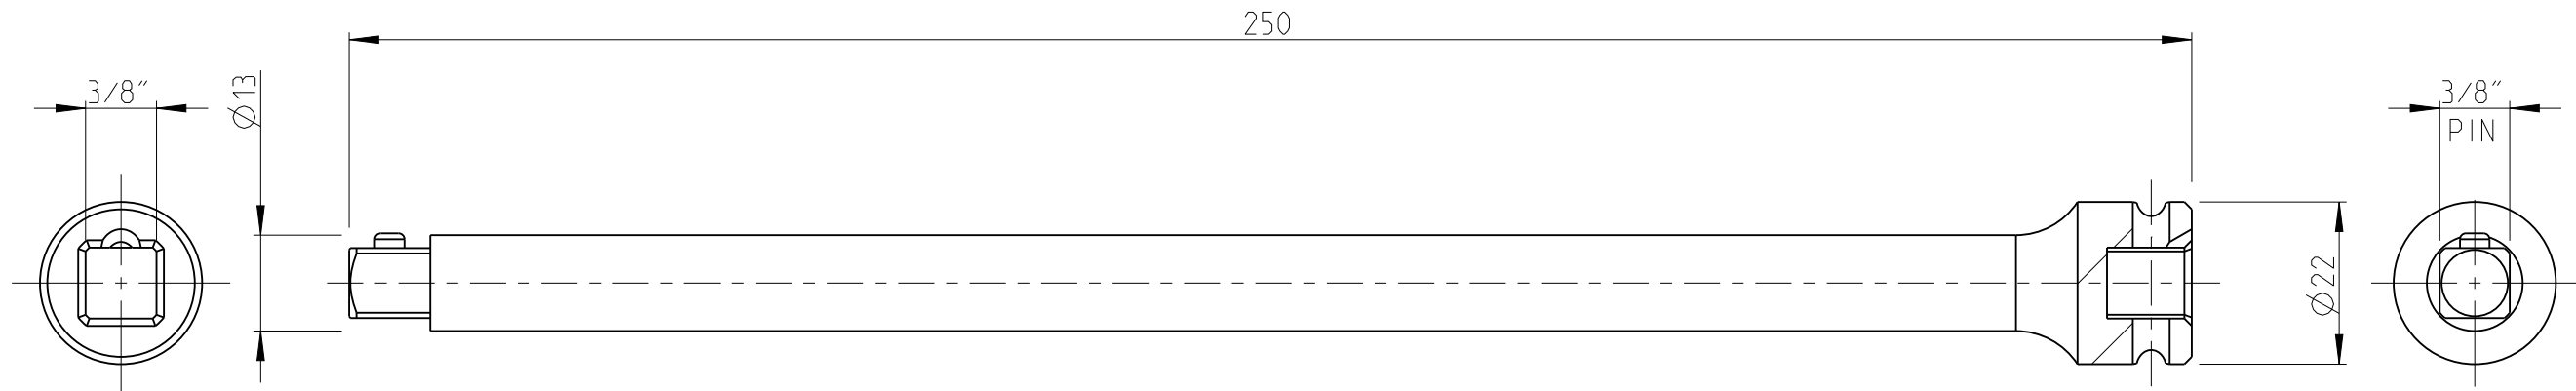

PART	4027123407	Status	Released	Rev./Iter	0.1
Drawing	4027123407	Status		Rev./Iter	0.1

proprietary document. Not to be used in any way without our consent.

SALTUS

Name
Extension-SQ $\frac{3}{8}$ "-L250-SQ $\frac{3}{8}$ "-P
Designation
4027 1234 07