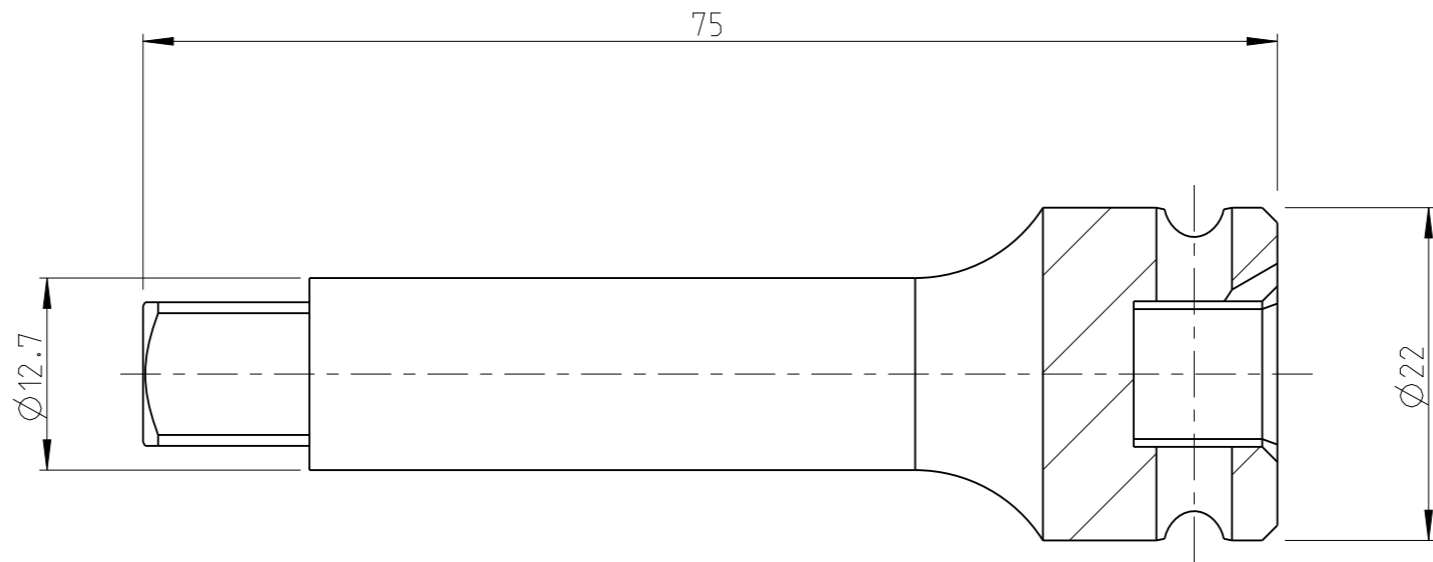

PART	4027123411	Status	Released	Rev. / Iter	0.0
Drawing	4027123411	Status		Rev. / Iter	0.0

1:1

proprietary document. Not to be used in any way without our consent.

SALTUS

Name	Ext-SQ3/8"-L75-SQ3/8"-H
Designation	4027 1234 11