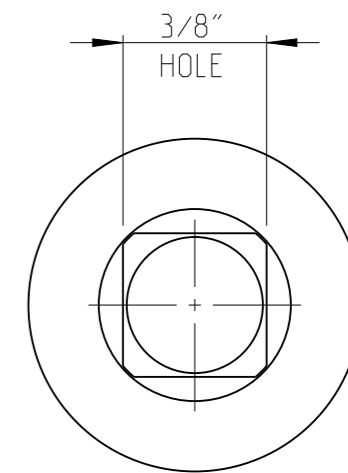

PART	4027123411	Status	Released	Rev. / Iter	0.0
Drawing	4027123411	Status		Rev. / Iter	0.0

1:1

proprietary document. Not to be used in any way without our consent.

SALTUS

Name	Ext-SQ3/8"-L75-SQ3/8"-H
Designation	4027 1234 11