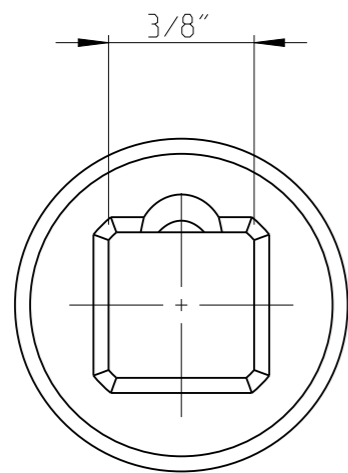

PART	4027123411	Status	Released	Rev. / Iter	0.0
Drawing	4027123411	Status		Rev. / Iter	0.0

1:1

proprietary document. Not to be used in any way without our consent.

SALTUS

Name	Ext-SQ3/8"-L75-SQ3/8"-H
Designation	4027 1234 11