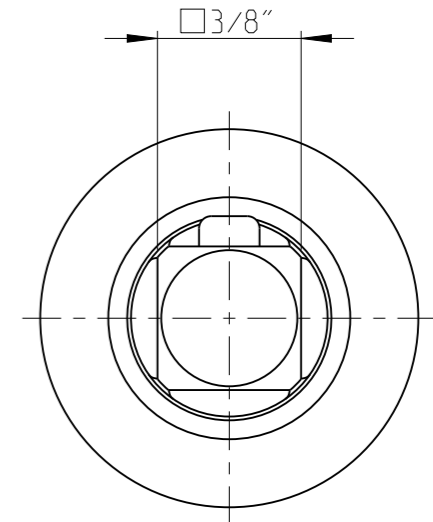

ASSEMBLY	4027123420	Status	Released	Rev. / Iter	1.0
DRAWING	4027123420	Status		Rev. / Iter	1.0

proprietary document. Not to be used in any way without our consent.

SALTUS

Name	EXT-SQ3/8"-L50-SQ3/8"-R-P
Designation	4027 1234 20