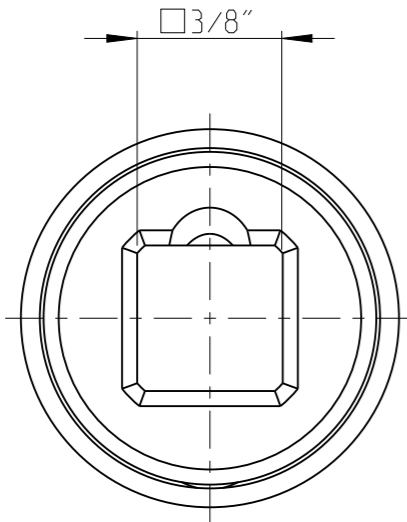

ASSEMBLY	4027123420	Status	Released	Rev. / Iter	1.0
DRAWING	4027123420	Status		Rev. / Iter	1.0

proprietary document. Not to be used in any way without our consent.

SALTUS

Name	EXT-SQ3/8"-L50-SQ3/8"-R-P
Designation	4027 1234 20