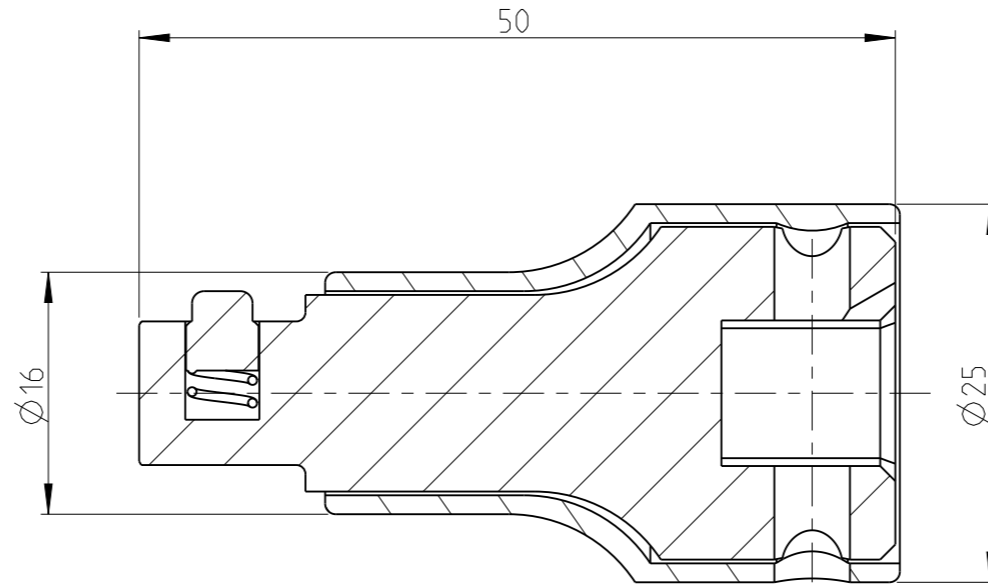

ASSEMBLY	4027123420	Status	Released	Rev. / Iter	1.0
DRAWING	4027123420	Status		Rev. / Iter	1.0

proprietary document. Not to be used in any way without our consent.

SALTUS

Name	EXT-SQ3/8"-L50-SQ3/8"-R-P
Designation	4027 1234 20