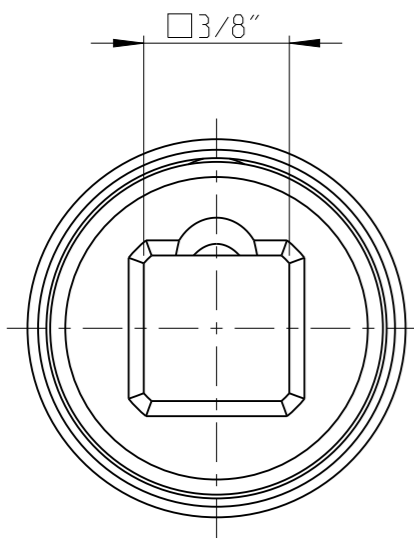

ASSEMBLY	4027123421	Status	Released	Rev. / Iter	1.0
DRAWING	4027123421	Status		Rev. / Iter	1.0

proprietary document. Not to be used in any way without our consent.

<b>SALTUS</b>	Name	EXT-SQ3/8"-L75-SQ3/8"-R-P
	Designation	4027 1234 21