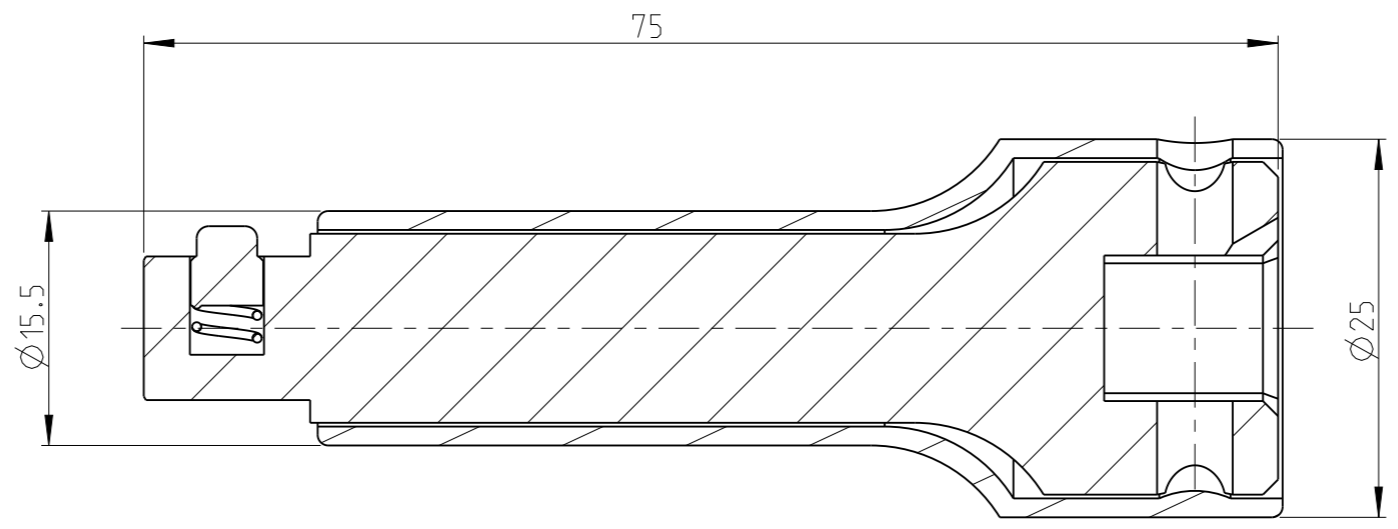

ASSEMBLY	4027123421	Status	Released	Rev. / Iter	1.0
DRAWING	4027123421	Status		Rev. / Iter	1.0

proprietary document. Not to be used in any way without our consent.

<b>SALTUS</b>	Name	EXT-SQ3/8"-L75-SQ3/8"-R-P
	Designation	4027 1234 21