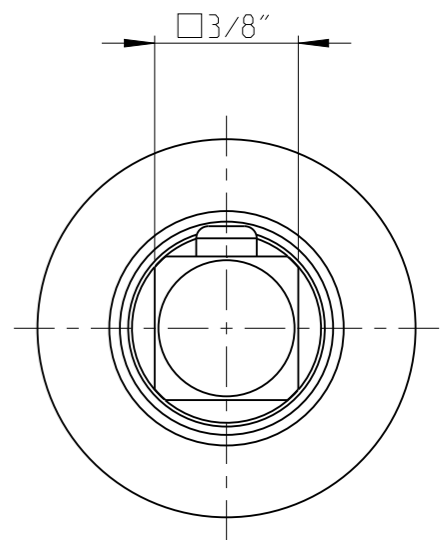

ASSEMBLY	4027123421	Status	Released	Rev. / Iter	1.0
DRAWING	4027123421	Status		Rev. / Iter	1.0

proprietary document. Not to be used in any way without our consent.

<b>SALTUS</b>	Name	EXT-SQ3/8"-L75-SQ3/8"-R-P
	Designation	4027 1234 21