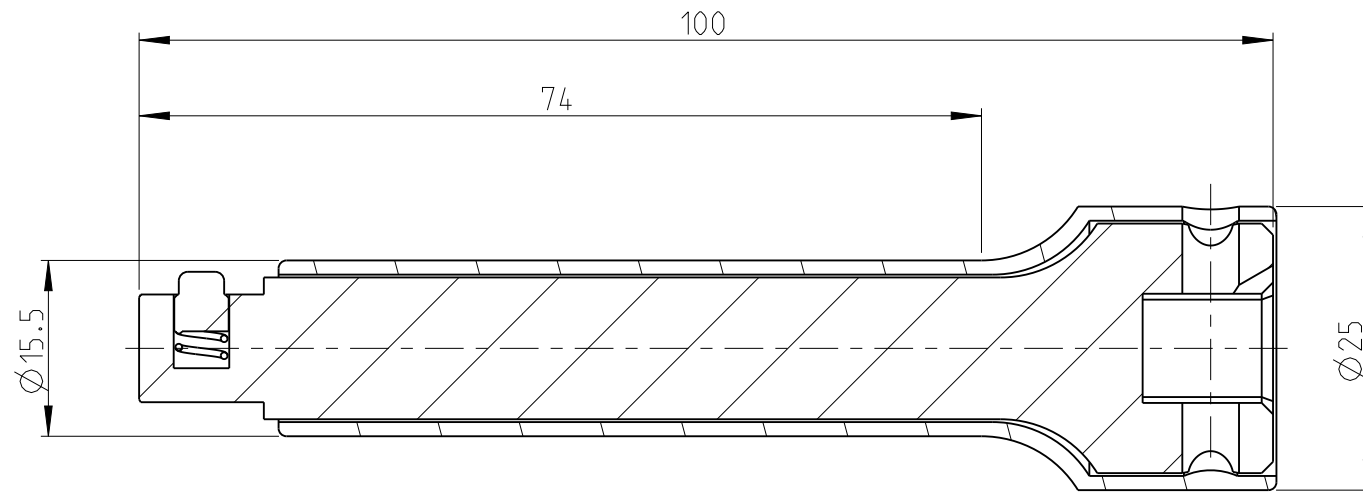

ASSEMBLY	4027123422	Status	Released	Rev. 1.2
DRAWING	4027123422	Status		Rev. 1.2

proprietary document. Not to be used in any way without our consent.

SALTUS

Name	EXT-SQ3/8"-L100-SQ3/8"-R-P
Designation	4027 1234 22