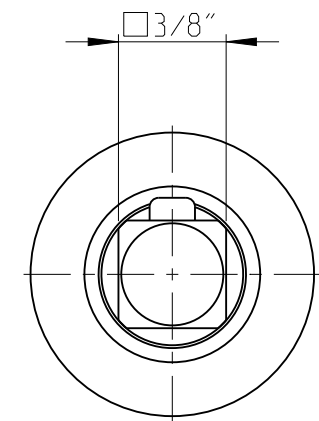

ASSEMBLY	4027123422	Status	Released	Rev. 1.2
DRAWING	4027123422	Status		Rev. 1.2

proprietary document. Not to be used in any way without our consent.

SALTUS

Name	EXT-SQ3/8"-L100-SQ3/8"-R-P
Designation	4027 1234 22