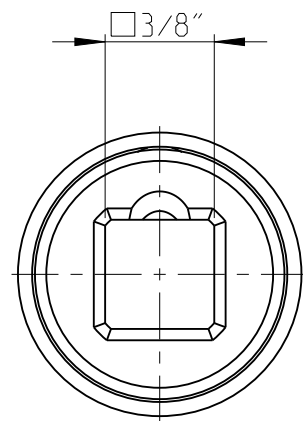

ASSEMBLY	4027123422	Status	Released	Rev. 1.2
DRAWING	4027123422	Status		Rev. 1.2

proprietary document. Not to be used in any way without our consent.

SALTUS

Name	EXT-SQ3/8"-L100-SQ3/8"-R-P
Designation	4027 1234 22