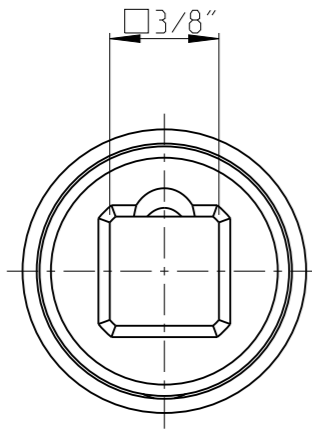

ASSEMBLY	4027123423	Status	Released	Rev. / Iter	0.1
DRAWING	4027123423	Status		Rev. / Iter	0.1

proprietary document. Not to be used in any way without our consent.

SALTUS

Name	EXT-SQ3/8"-L125-SQ3/8"-R-P
Designation	4027 1234 23