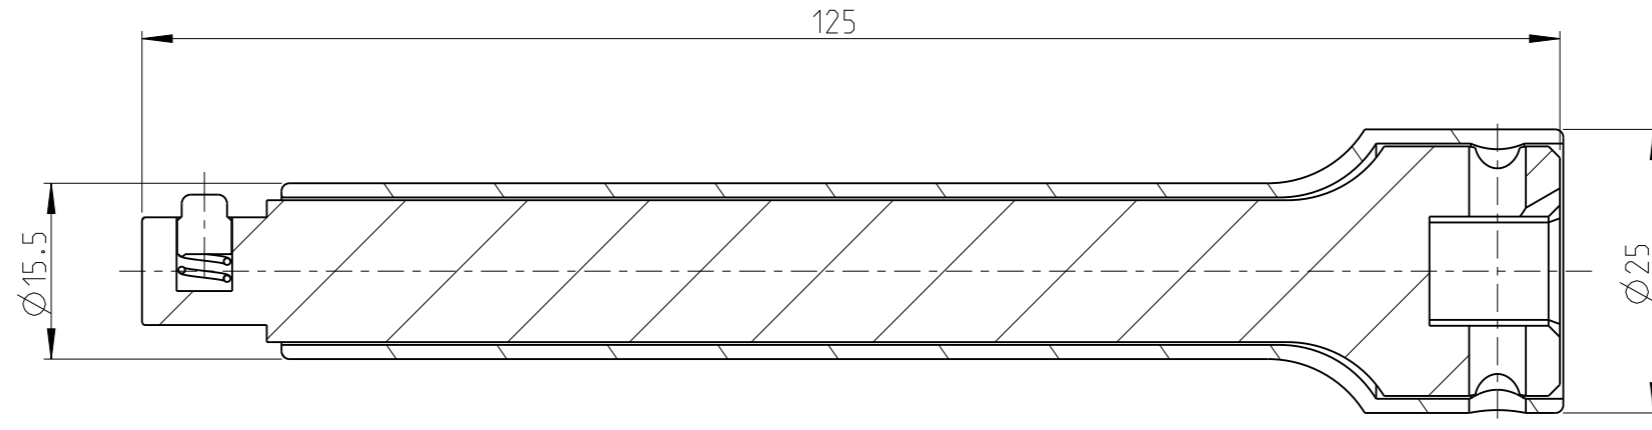

ASSEMBLY	4027123423	Status	Released	Rev. / Iter	0.1
DRAWING	4027123423	Status		Rev. / Iter	0.1

proprietary document. Not to be used in any way without our consent.

SALTUS

Name	EXT-SQ3/8"-L125-SQ3/8"-R-P
Designation	4027 1234 23