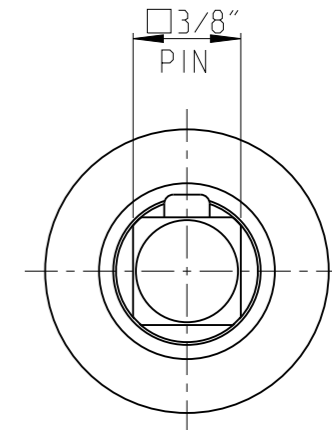

ASSEMBLY	4027123423	Status	Released	Rev. / Iter	0.1
DRAWING	4027123423	Status		Rev. / Iter	0.1

proprietary document. Not to be used in any way without our consent.

SALTUS

Name	EXT-SQ3/8"-L125-SQ3/8"-R-P
Designation	4027 1234 23