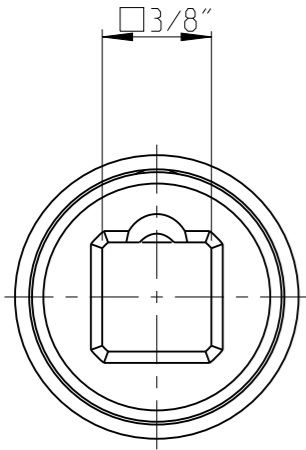

ASSEMBLY	4027123424	Status	Released	Rev. / Iter	1.1
DRAWING	4027123424	Status		Rev. / Iter	1.1

proprietary document. Not to be used in any way without our consent.

SALTUS

Name	EXT-SQ3/8"-L150-SQ3/8"-R-P
Designation	4027 1234 24