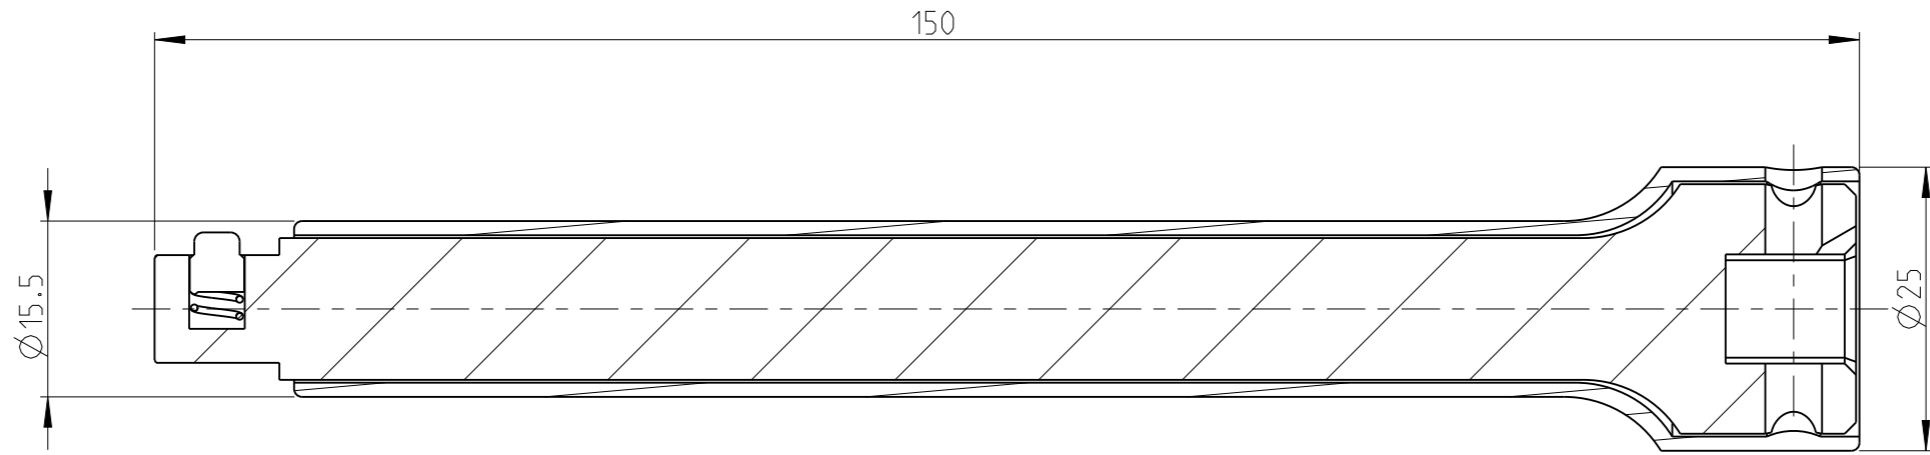

ASSEMBLY	4027123424	Status	Released	Rev. / Iter	1.1
DRAWING	4027123424	Status		Rev. / Iter	1.1

proprietary document. Not to be used in any way without our consent.

SALTUS

Name	EXT-SQ3/8"-L150-SQ3/8"-R-P
Designation	4027 1234 24