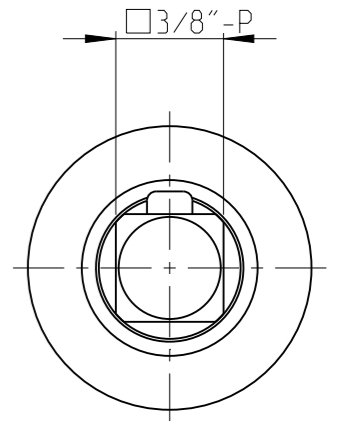

ASSEMBLY	4027123424	Status	Released	Rev. / Iter	1.1
DRAWING	4027123424	Status		Rev. / Iter	1.1

proprietary document. Not to be used in any way without our consent.

SALTUS

Name	EXT-SQ3/8"-L150-SQ3/8"-R-P
Designation	4027 1234 24