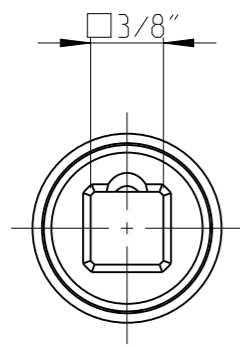

ASSEMBLY	4027123426	Status	Released	Rev. / Iter	0.3
DRAWING	4027123426	Status		Rev. / Iter	0.3

1 2 3 4 5 6 7 8 9 10

proprietary document. Not to be used in any way without our consent.

**SALTUS**

Name	EXT-SQ3/8"-L200-SQ3/8"-R-P
Designation	4027 1234 26