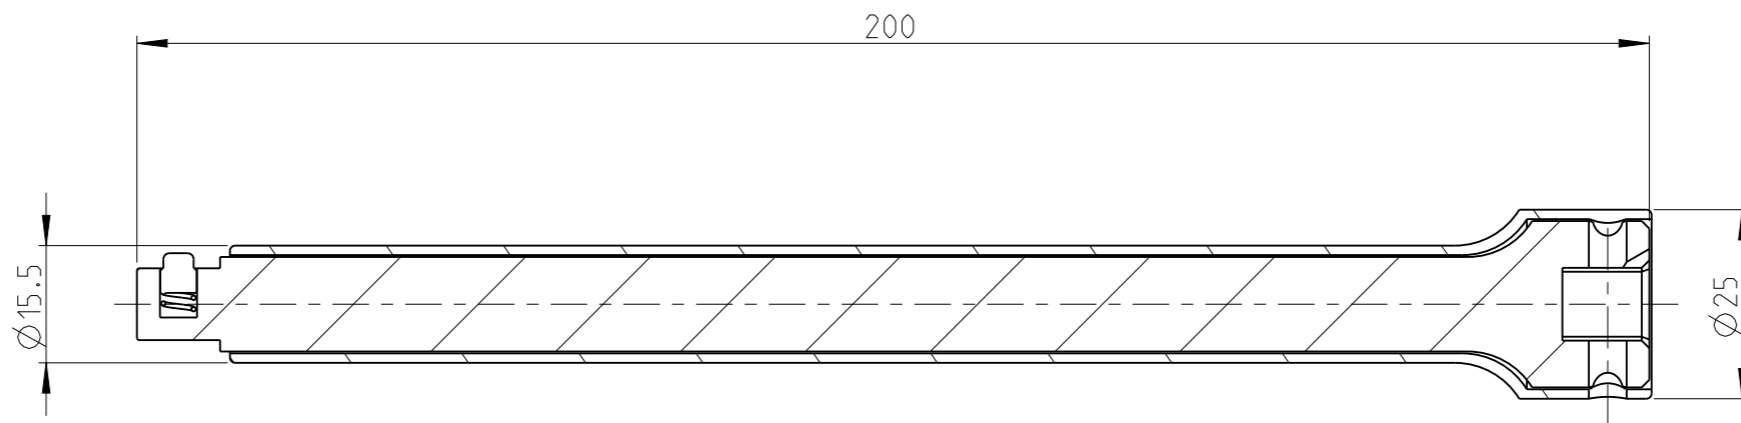

ASSEMBLY	4027123426	Status	Released	Rev. / Iter	0.3
DRAWING	4027123426	Status		Rev. / Iter	0.3

1 2 3 4 5 6 7 8 9 10

proprietary document. Not to be used in any way without our consent.

**SALTUS**

Name	EXT-SQ3/8"-L200-SQ3/8"-R-P
Designation	4027 1234 26