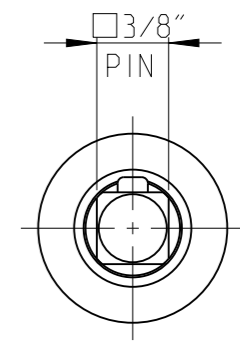

ASSEMBLY	4027123426	Status	Released	Rev. / Iter	0.3
DRAWING	4027123426	Status		Rev. / Iter	0.3

1 2 3 4 5 6 7 8 9 10

proprietary document. Not to be used in any way without our consent.

**SALTUS**

Name	EXT-SQ3/8"-L200-SQ3/8"-R-P
Designation	4027 1234 26