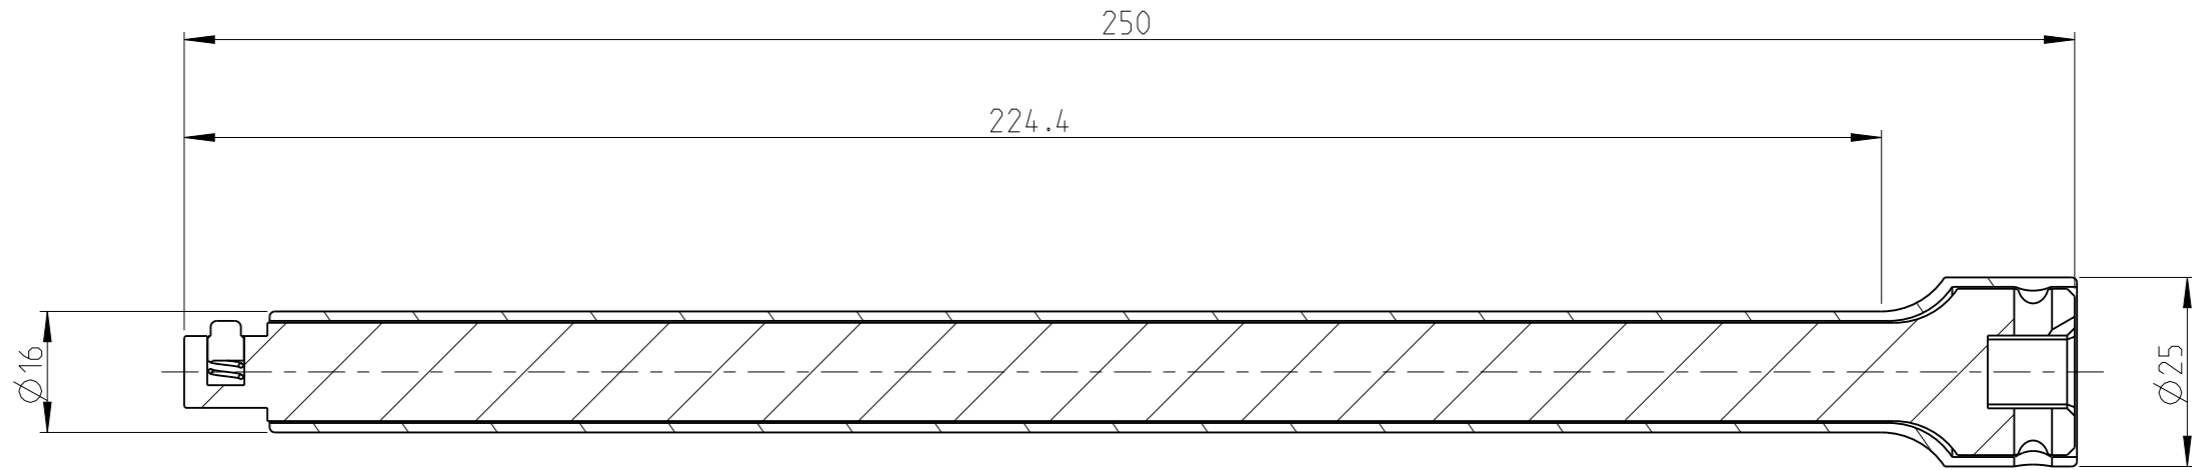

ASSEM	4027123427	Status	Released	Rev. / Iter	0.1
Drawing	4027123427	Status		Rev. / Iter	0.2

A-A

proprietary document. Not to be used in any way without our consent.

SALTUS

Name	EXT-SQ3/8"-L250-SQ3/8"-R-P
Designation	4027 1234 27