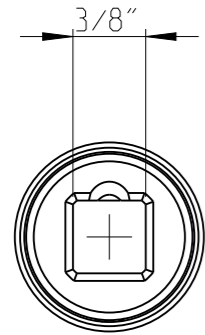

ASSEM	4027123427	Status	Released	Rev. / Iter	0.1
Drawing	4027123427	Status		Rev. / Iter	0.2

A-A

proprietary document. Not to be used in any way without our consent.

SALTUS

Name	EXT-SQ3/8"-L250-SQ3/8"-R-P
Designation	4027 1234 27