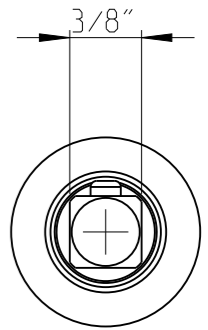

ASSEM	4027123427	Status	Released	Rev. / Iter	0.1
Drawing	4027123427	Status		Rev. / Iter	0.2

A-A

proprietary document. Not to be used in any way without our consent.

SALTUS

Name	EXT-SQ3/8"-L250-SQ3/8"-R-P
Designation	4027 1234 27