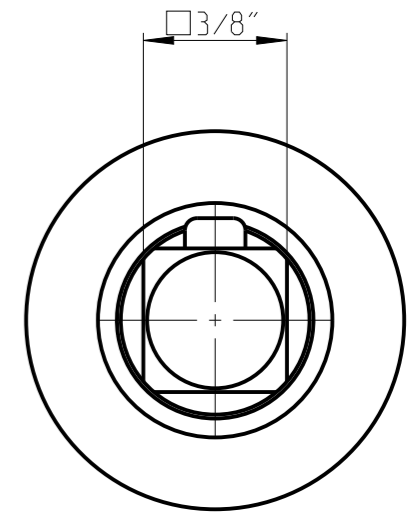

ASSEMBLY	4027123429	Status	Released	Rev. / Iter	2.3
DRAWING	4027123429	Status		Rev. / Iter	2.3

1:1

proprietary document. Not to be used in any way without our consent.

SALTUS

Name	EXT-SQ3/8"-L300-SQ3/8"-R-P
Designation	4027 1234 29