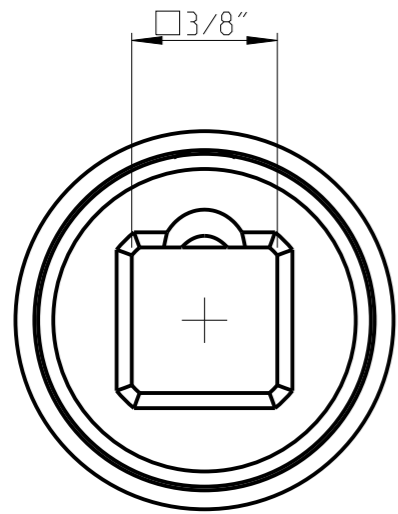

ASSEMBLY	4027123429	Status	Released	Rev. / Iter	2.3
DRAWING	4027123429	Status		Rev. / Iter	2.3

1:1

proprietary document. Not to be used in any way without our consent.

SALTUS

Name	EXT-SQ3/8"-L300-SQ3/8"-R-P
Designation	4027 1234 29