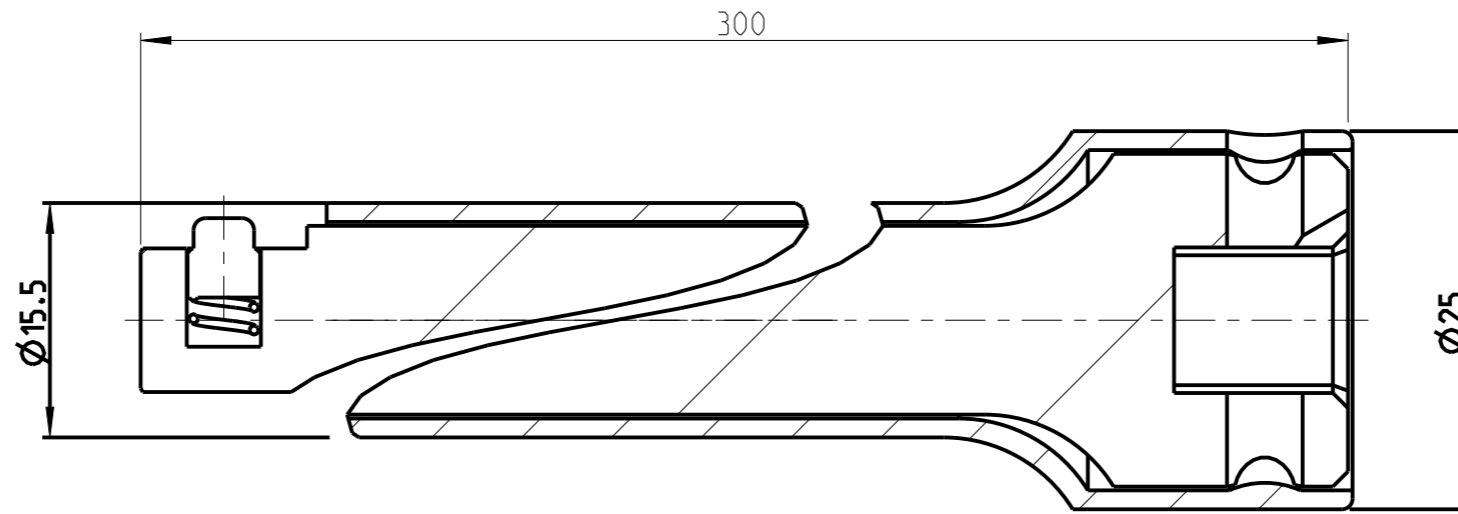

ASSEMBLY	4027123429	Status	Released	Rev. / Iter	2.3
DRAWING	4027123429	Status		Rev. / Iter	2.3

1:1

proprietary document. Not to be used in any way without our consent.

SALTUS

Name	EXT-SQ3/8"-L300-SQ3/8"-R-P
Designation	4027 1234 29