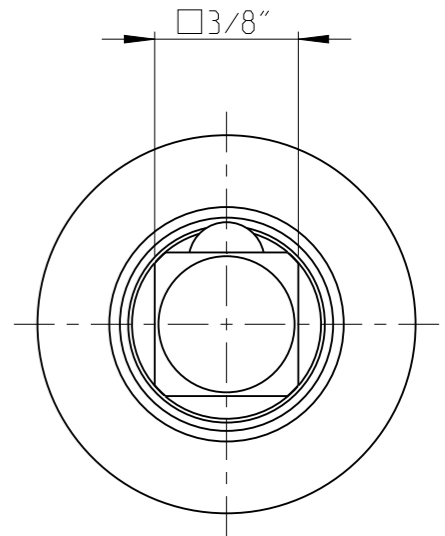

ASSEMBLY	4027123431	Status	Released	Rev. / Iter	1.0
DRAWING	4027123431	Status		Rev. / Iter	1.0

proprietary document. Not to be used in any way without our consent.

**SALTUS**

Name	EXT-SQ3/8"-L75-SQ3/8"-R-B
Designation	4027 1234 31