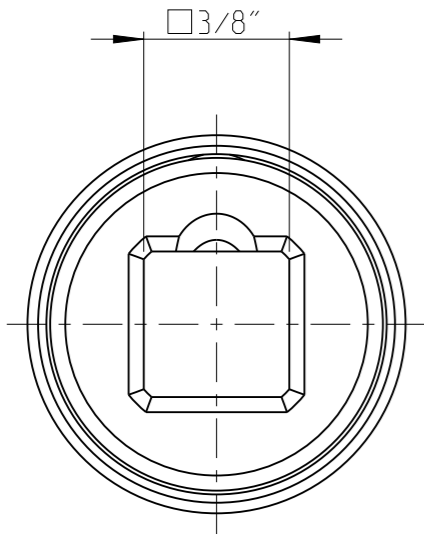

ASSEMBLY	4027123431	Status	Released	Rev. / Iter	1.0
DRAWING	4027123431	Status		Rev. / Iter	1.0

proprietary document. Not to be used in any way without our consent.

**SALTUS**

Name	EXT-SQ3/8"-L75-SQ3/8"-R-B
Designation	4027 1234 31