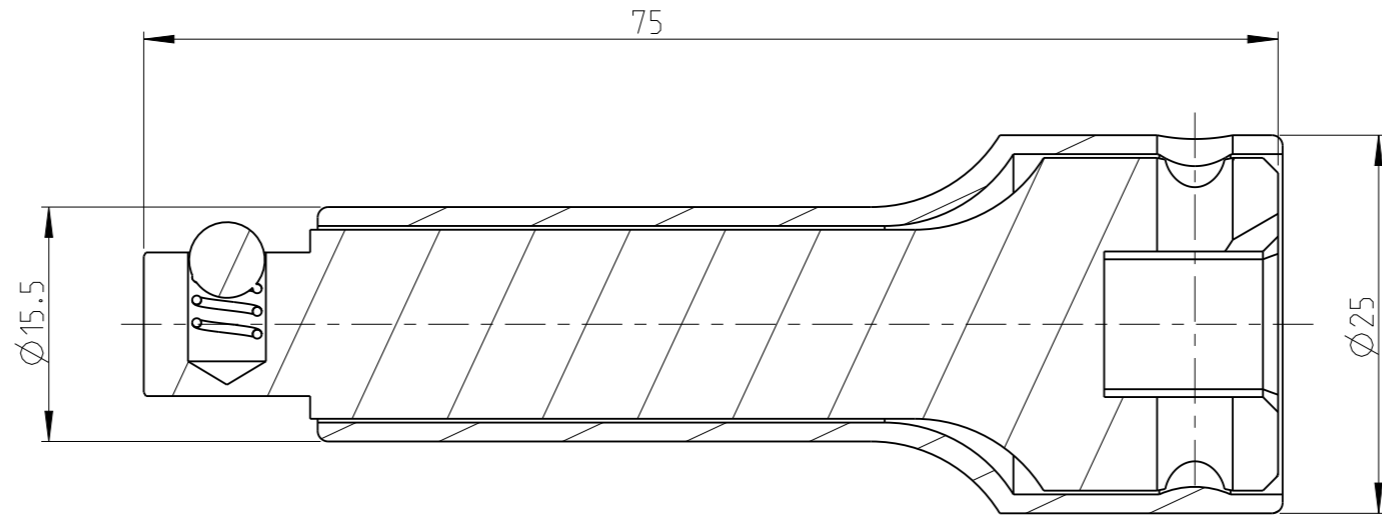

ASSEMBLY	4027123431	Status	Released	Rev. / Iter	1.0
DRAWING	4027123431	Status		Rev. / Iter	1.0

proprietary document. Not to be used in any way without our consent.

**SALTUS**

Name	EXT-SQ3/8"-L75-SQ3/8"-R-B
Designation	4027 1234 31