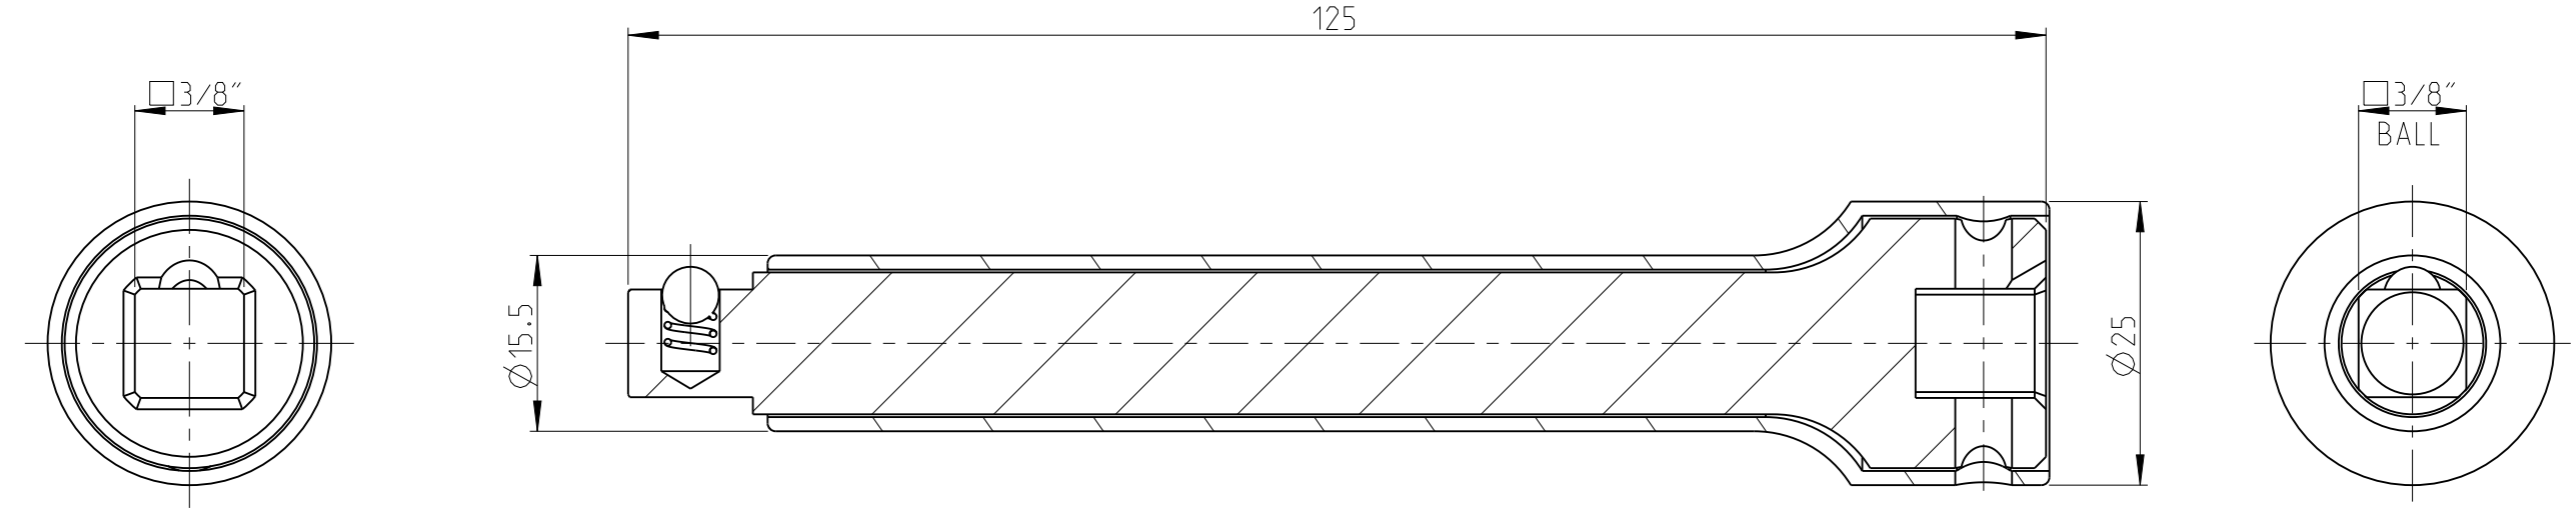

ASSEMBLY	4027123433	Status	Released	Rev. / Iter	0.1
DRAWING	4027123433	Status		Rev. / Iter	0.1

proprietary document. Not to be used in any way without our consent.

SALTUS	Name	EXT-SQ3/8"-L125-SQ3/8"-R-B
	Designation	4027 1234 33