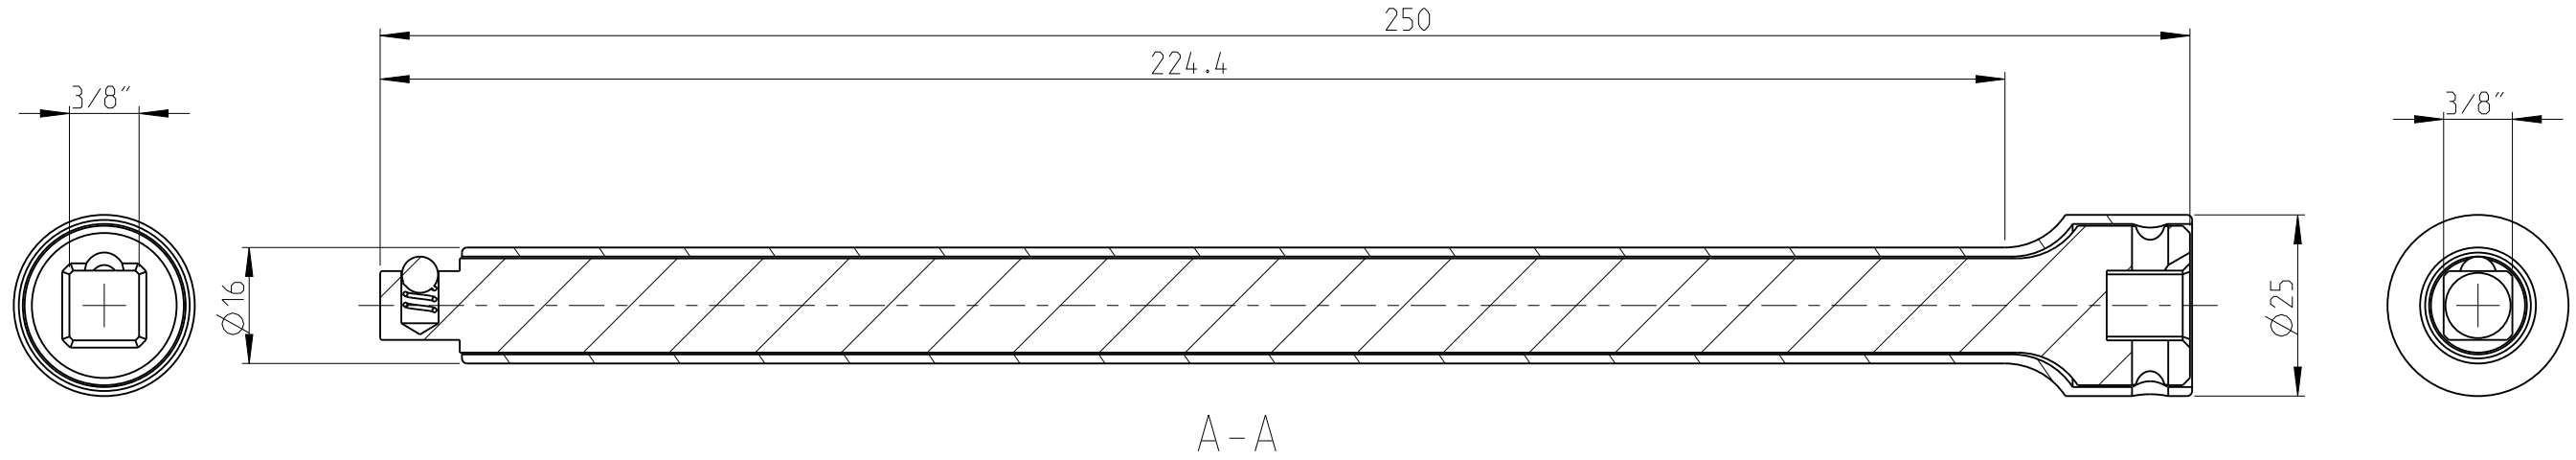

ASSEMBLY	4027123437	Status	Released	Rev. #	0.0
DRAWING	4027123437	Status		Rev. #	0.0

proprietary document. Not to be used in any way without our consent.

**SALTUS**

Name	EXT-SQ3/8"-L250-SQ3/8"-R-B
Designation	4027 1234 37