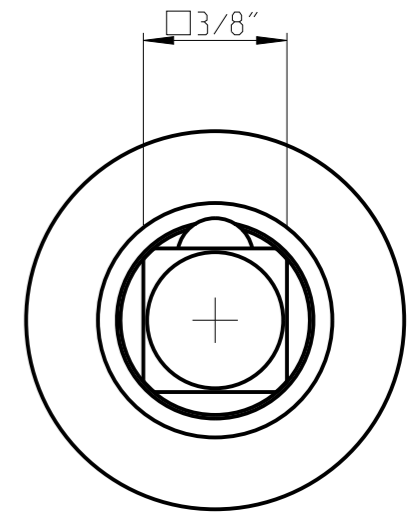

ASSEMBLY	4027123439	Status	Released	Rev. / Iter	2.2
DRAWING	4027123439	Status		Rev. / Iter	2.3

1:1

proprietary document. Not to be used in any way without our consent.

SALTUS

Name	EXT-SQ3/8"-L300-SQ3/8"-R-B
Designation	4027 1234 39