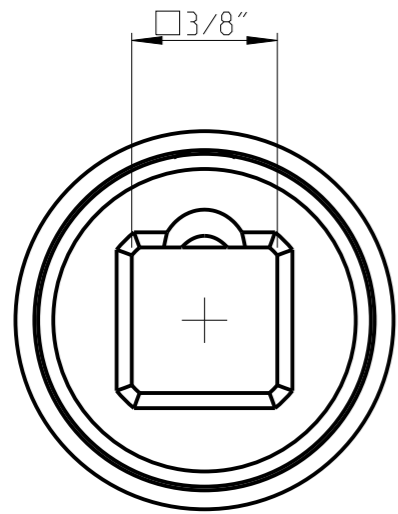

ASSEMBLY	4027123439	Status	Released	Rev. / Iter	2.2
DRAWING	4027123439	Status		Rev. / Iter	2.3

1:1

proprietary document. Not to be used in any way without our consent.

SALTUS

Name	EXT-SQ3/8"-L300-SQ3/8"-R-B
Designation	4027 1234 39