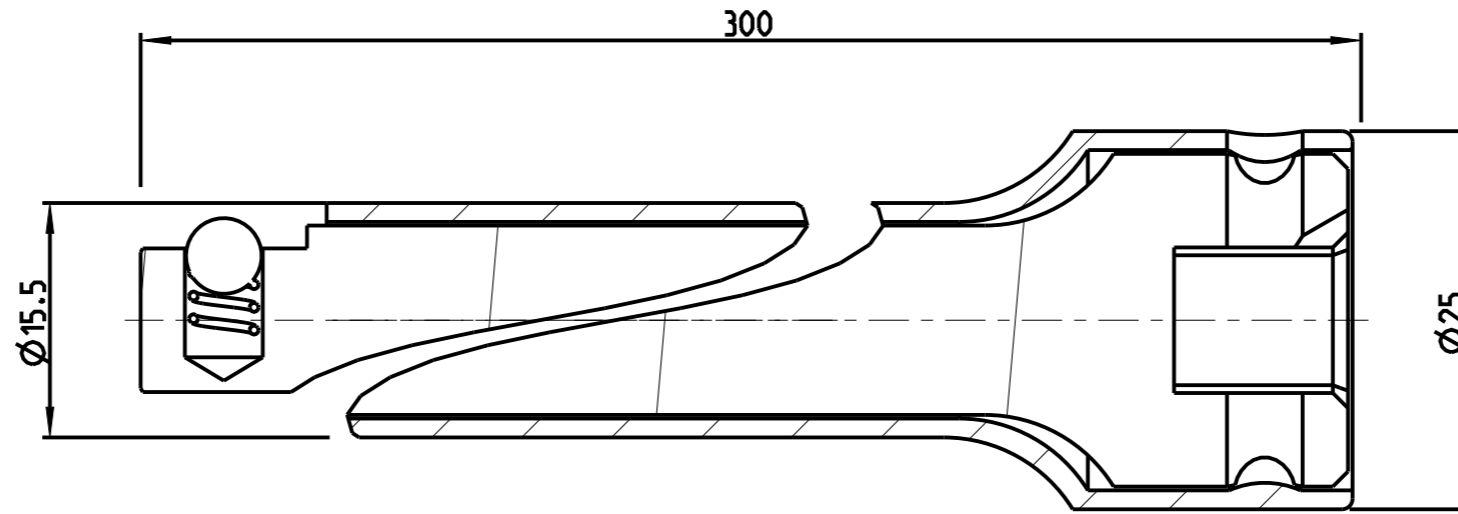

ASSEMBLY	4027123439	Status	Released	Rev. / Iter	2.2
DRAWING	4027123439	Status		Rev. / Iter	2.3

1:1

proprietary document. Not to be used in any way without our consent.

SALTUS

Name	EXT-SQ3/8"-L300-SQ3/8"-R-B
Designation	4027 1234 39