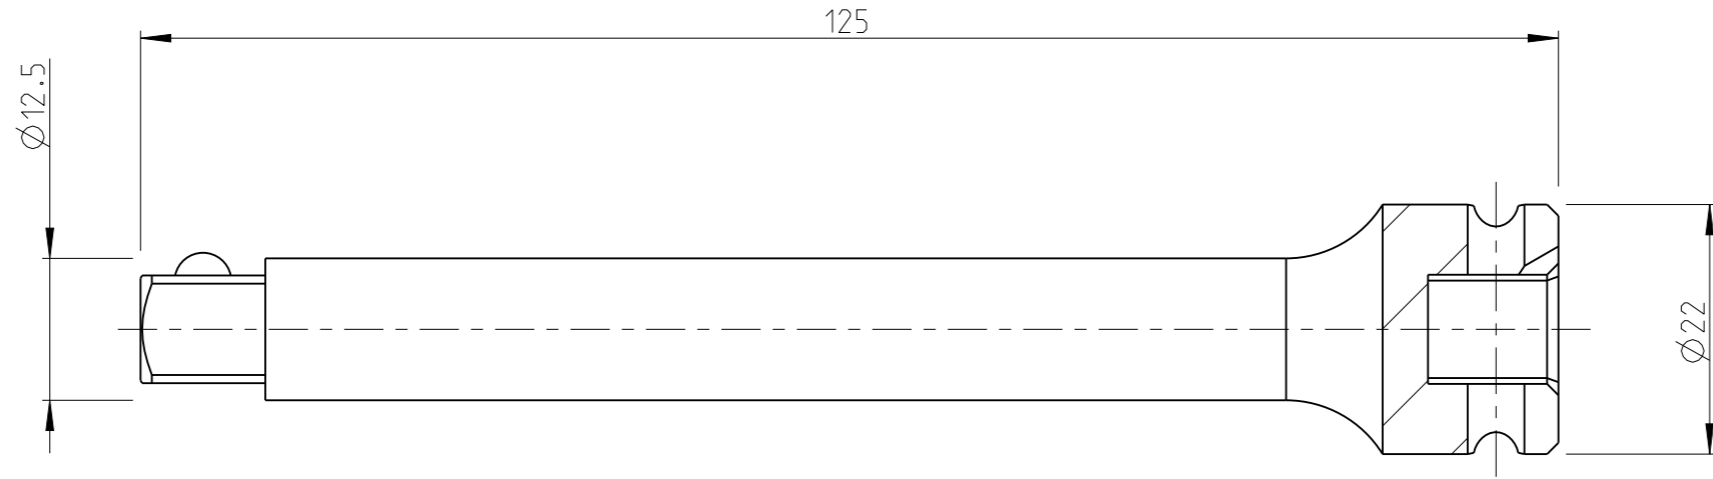

PART	4027123443	Status	Released	Rev./Iter	0.3
Drawing	4027123443	Status		Rev./Iter	0.3

proprietary document. Not to be used in any way without our consent.

SALTUS

Name	Extension-SQ3/8"-L125-SQ3/8"-B
Designation	4027 1234 43