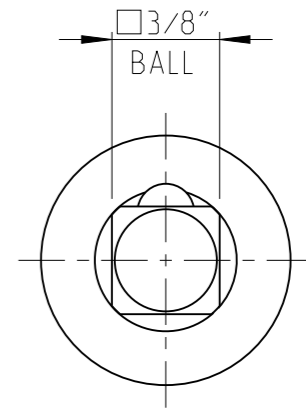

PART	4027123443	Status	Released	Rev./Iter	0.3
Drawing	4027123443	Status		Rev./Iter	0.3

proprietary document. Not to be used in any way without our consent.

SALTUS

Name	Extension-SQ3/8"-L125-SQ3/8"-B
Designation	4027 1234 43