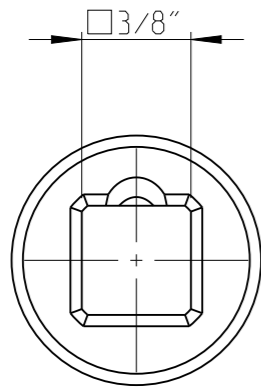

PART	4027123443	Status	Released	Rev./Iter	0.3
Drawing	4027123443	Status		Rev./Iter	0.3

proprietary document. Not to be used in any way without our consent.

SALTUS

Name	Extension-SQ3/8"-L125-SQ3/8"-B
Designation	4027 1234 43