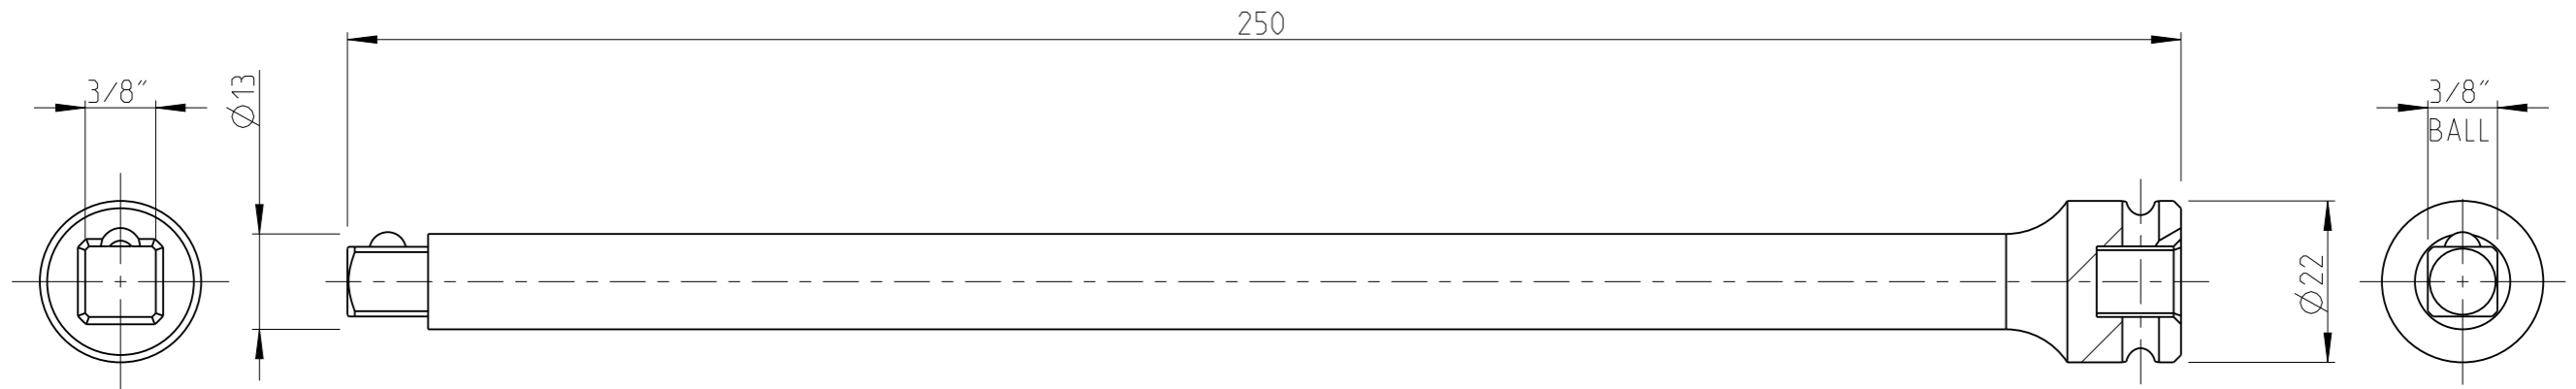

PART	4027123447	Status	Released	Rev./Iter	0.1
Drawing	4027123447	Status		Rev./Iter	0.1

proprietary document. Not to be used in any way without our consent.

SALTUS

Name
Extension-SQ3/8"-L250-SQ3/8"-B

Designation
4027 1234 47