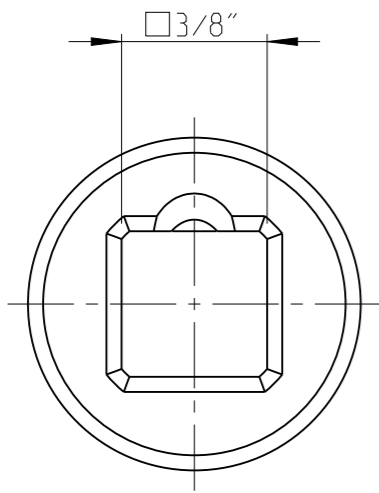

PART	4027123449	Status	Released	Rev./Iter	0.1
Drawing	4027123449	Status		Rev./Iter	0.1

3:4

proprietary document. Not to be used in any way without our consent.

**SALTUS**

Name  
Extension-SQ3/8"-L300-SQ3/8"-B  
Designation  
4027 1234 49