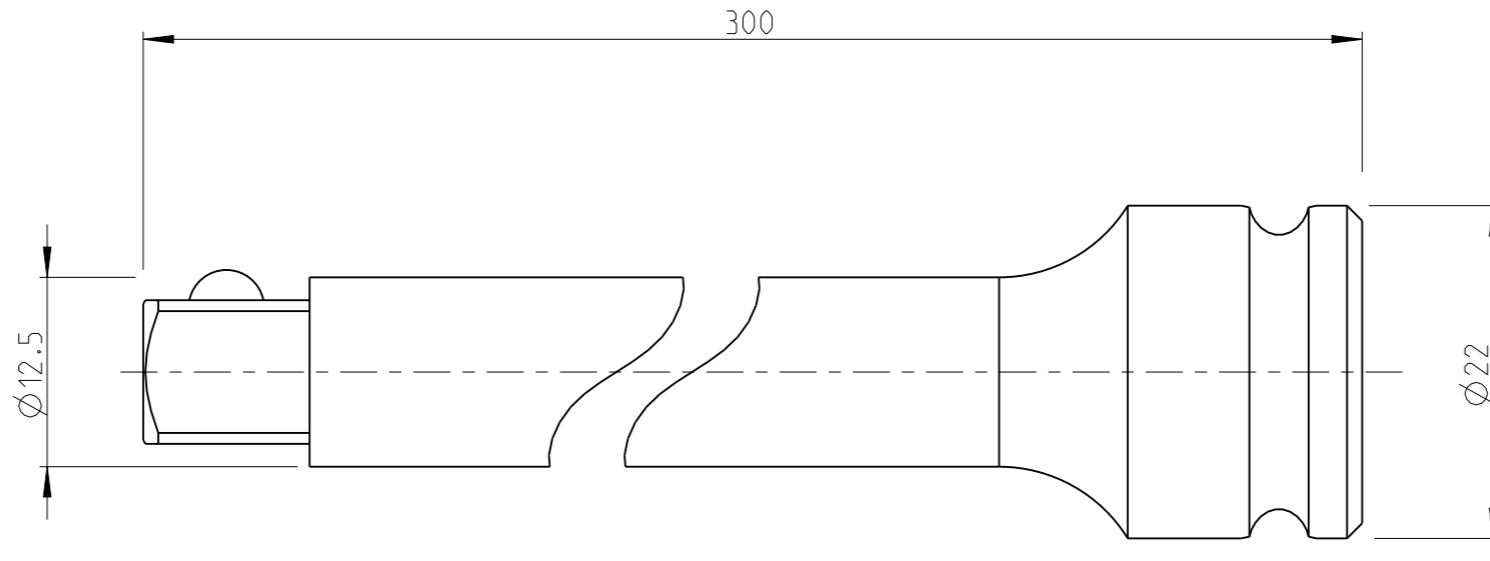

PART	4027123449	Status	Released	Rev./Iter	0.1
Drawing	4027123449	Status		Rev./Iter	0.1

3:4

proprietary document. Not to be used in any way without our consent.

**SALTUS**

Name  
Extension-SQ3/8"-L300-SQ3/8"-B  
Designation  
4027 1234 49