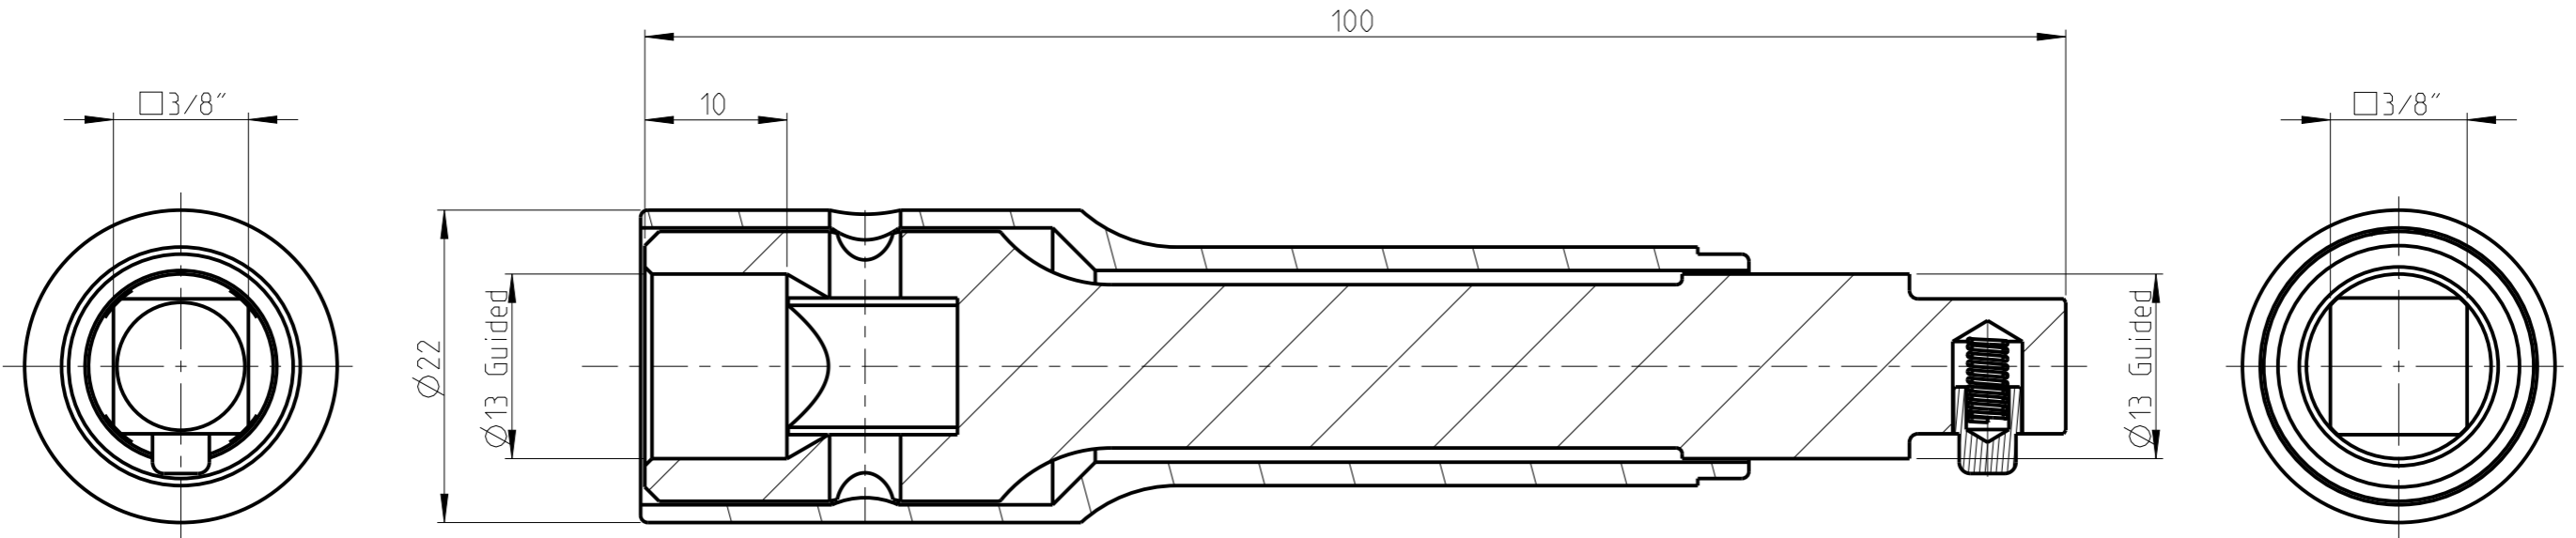

ASSEMBLY	4027123472	Status	Released	Rev. / Iter	1.1
DRAWING	4027123472	Status		Rev. / Iter	1.1

1:1

proprietary document. Not to be used in any way without our consent.

**SALTUS**

Name	EXT-SQ3/8"-L100-SQ3/8"-R-G-P
Designation	4027 1234 72