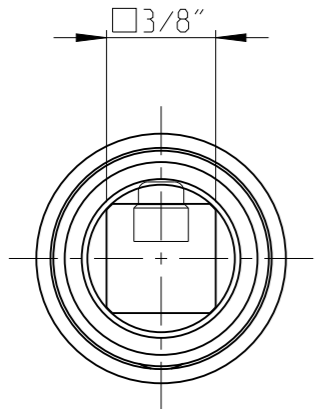

ASSEMBLY	4027123479	Status	Released	Rev. / Iter	1.5
DRAWING	4027123479	Status		Rev. / Iter	1.5

1 2 3 4 5 6 7 8 9 10

proprietary document. Not to be used in any way without our consent.

**SALTUS**

Name  
EXT-SQ3/8"-L300-SQ3/8"-R-G-P