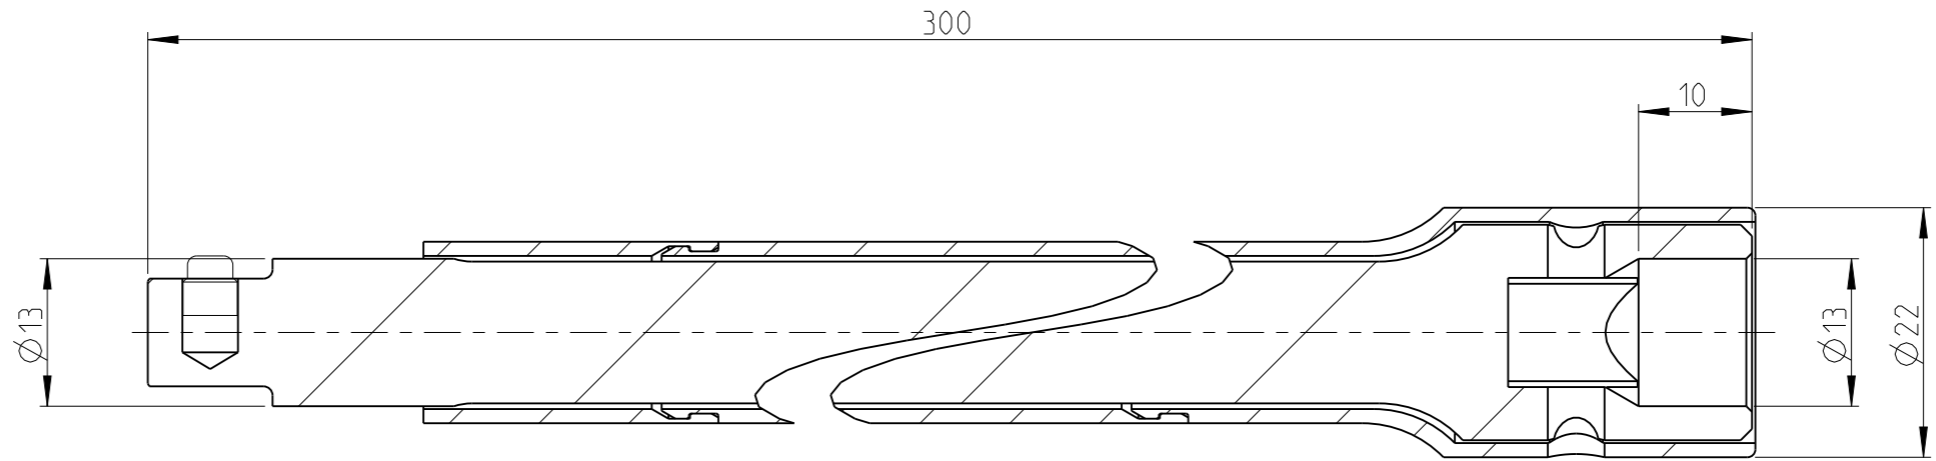

ASSEMBLY	4027123479	Status	Released	Rev. / Iter	1.5
DRAWING	4027123479	Status		Rev. / Iter	1.5

1 2 3 4 5 6 7 8 9 10

proprietary document. Not to be used in any way without our consent.

**SALTUS**

Name  
EXT-SQ3/8"-L300-SQ3/8"-R-G-P