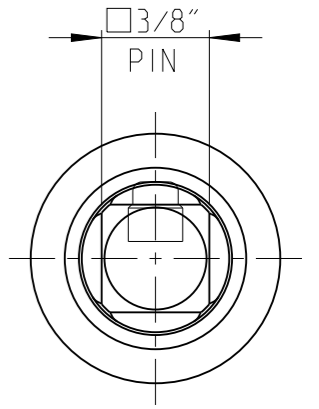

ASSEMBLY	4027123479	Status	Released	Rev. / Iter	1.5
DRAWING	4027123479	Status		Rev. / Iter	1.5

1 2 3 4 5 6 7 8 9 10

proprietary document. Not to be used in any way without our consent.

**SALTUS**

Name  
EXT-SQ3/8"-L300-SQ3/8"-R-G-P