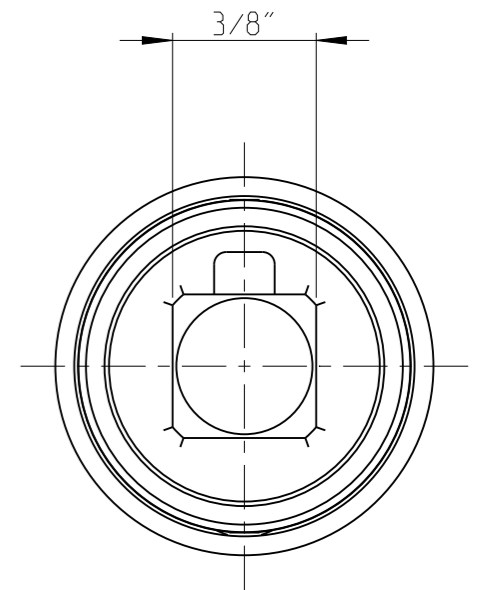

ASSEMBLY	4027123481	Status	Released	Rev. No.	0.2
DRAWING	4027123481	Status		Rev. No.	0.2

1:1

proprietary document. Not to be used in any way without our consent.

SALTUS

Name	Ext-SQ3/8"-L75-SQ3/8"-R-P-1
Designation	4027 1234 81