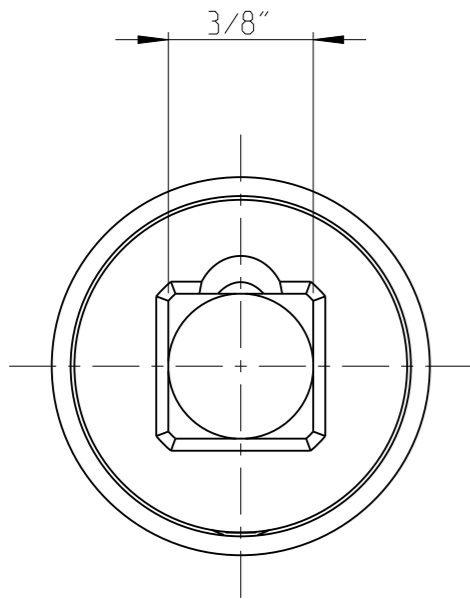

ASSEMBLY	4027123481	Status	Released	Rev. No.	0.2
DRAWING	4027123481	Status		Rev. No.	0.2

1:1

proprietary document. Not to be used in any way without our consent.

SALTUS

Name	Ext-SQ3/8"-L75-SQ3/8"-R-P-1
Designation	4027 1234 81