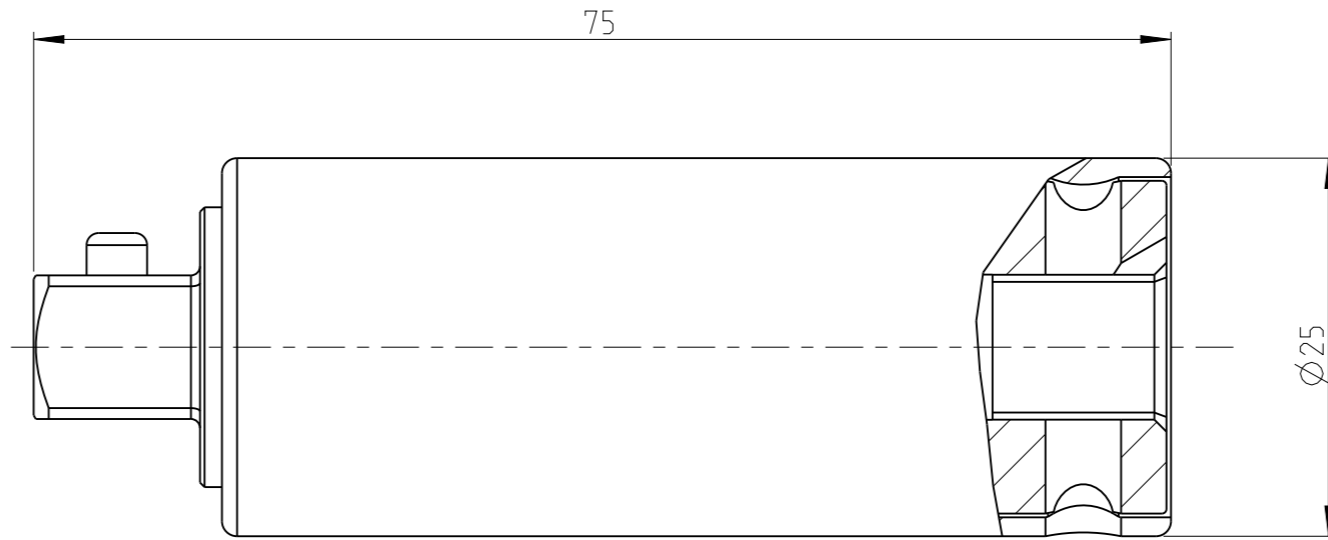

ASSEMBLY	4027123481	Status	Released	Rev. No.	0.2
DRAWING	4027123481	Status		Rev. No.	0.2

1:1

proprietary document. Not to be used in any way without our consent.

SALTUS

Name	Ext-SQ3/8"-L75-SQ3/8"-R-P-1
Designation	4027 1234 81