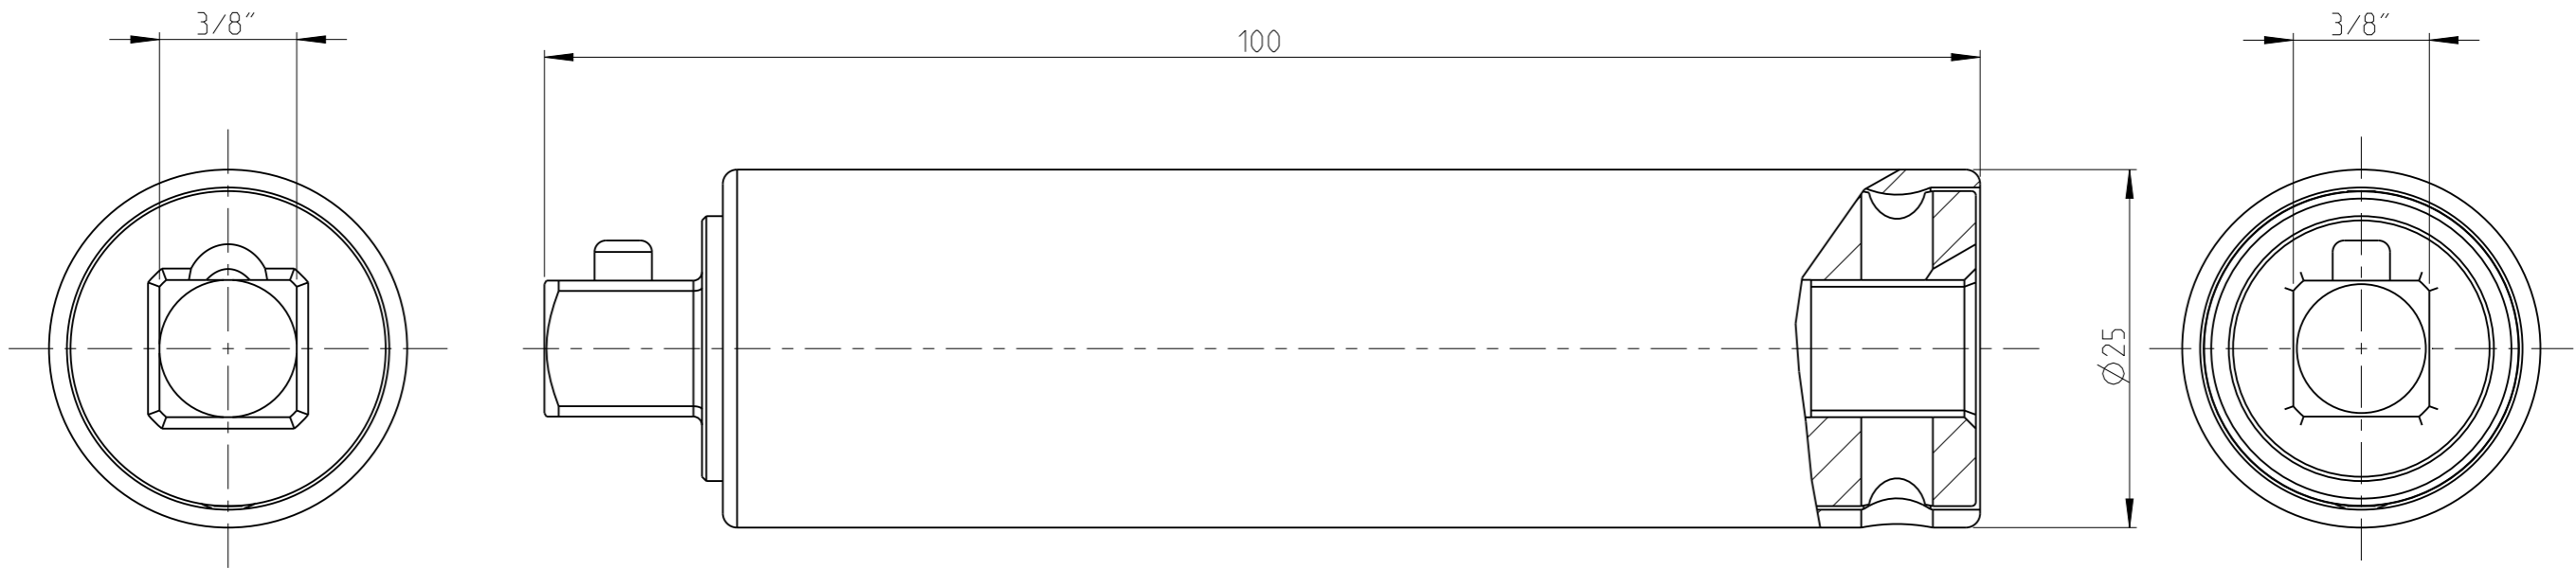

ASSEMBLY	4027123482	Status	Released	Rev. / Iter	0.1
DRAWING	4027123482	Status		Rev. / Iter	0.1

1:1

proprietary document. Not to be used in any way without our consent.

**SALTUS**

Name	Ext-SQ3/8"-L100-SQ3/8"-R-P-1
Designation	4027 1234 82