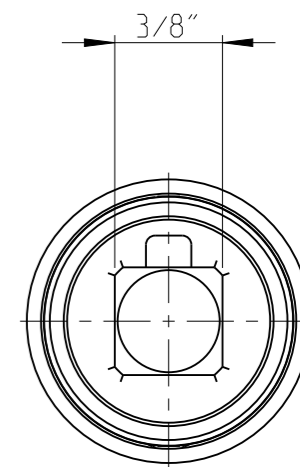

ASSEMBLY	4027123484	Status	Released	Rev. / Iter	0.1
DRAWING	4027123484	Status		Rev. / Iter	0.1

1:1

proprietary document. Not to be used in any way without our consent.

**SALTUS**

Name	Ext-SQ3/8"-L150-SQ3/8"-R-P-1
Designation	4027 1234 84