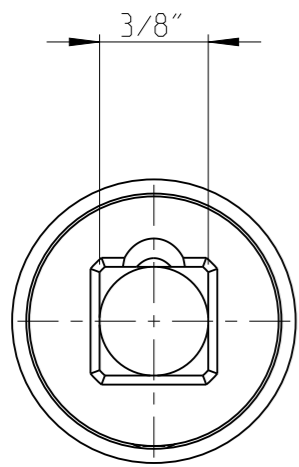

ASSEMBLY	4027123484	Status	Released	Rev. / Iter	0.1
DRAWING	4027123484	Status		Rev. / Iter	0.1

1:1

proprietary document. Not to be used in any way without our consent.

**SALTUS**

Name	Ext-SQ3/8"-L150-SQ3/8"-R-P-1
Designation	4027 1234 84