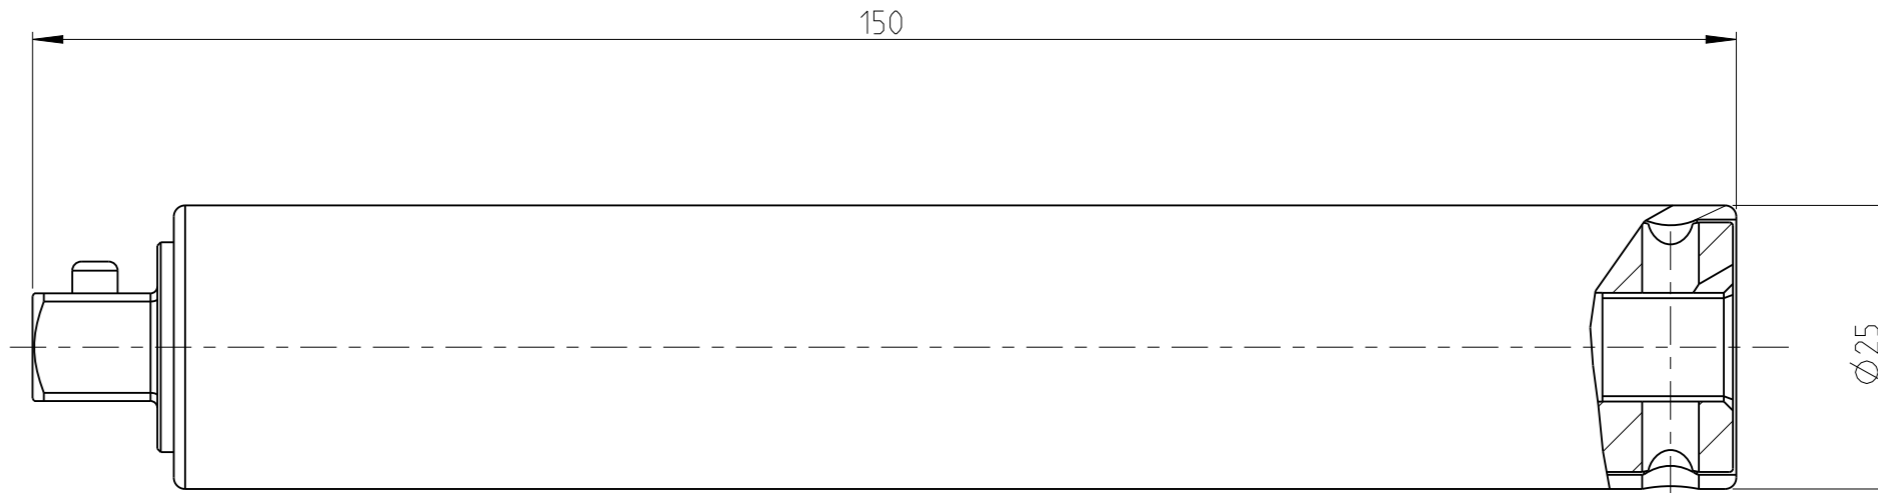

ASSEMBLY	4027123484	Status	Released	Rev. / Iter	0.1
DRAWING	4027123484	Status		Rev. / Iter	0.1

1:1

proprietary document. Not to be used in any way without our consent.

**SALTUS**

Name	Ext-SQ3/8"-L150-SQ3/8"-R-P-1
Designation	4027 1234 84