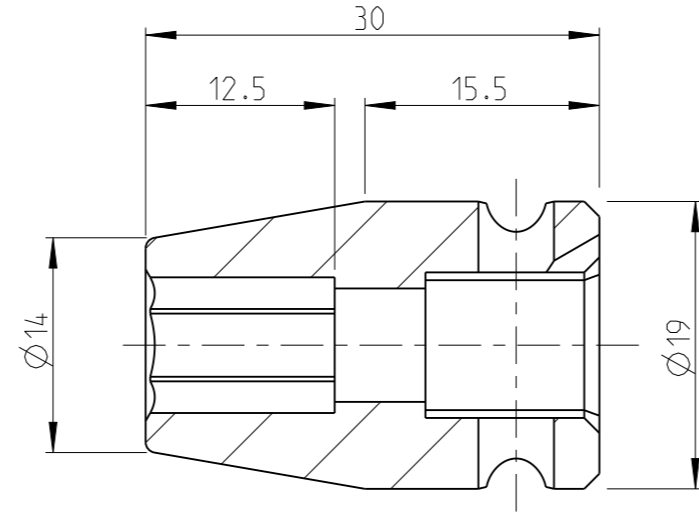

PART	4027123501	Status	Released	Rev. / Iter	2.0
Drawing	4027123501	Status		Rev. / Iter	2.0

proprietary document. Not to be used in any way without our consent.

<b>SALTUS</b>	Name	Bit holder-SQ $3/8"$ -L30-HEX $5/16"$
	Designation	4027 1235 01