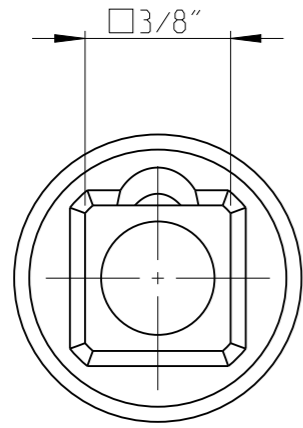

PART	4027123501	Status	Released	Rev. / Iter	2.0
Drawing	4027123501	Status		Rev. / Iter	2.0

proprietary document. Not to be used in any way without our consent.

<b>SALTUS</b>	Name	Bit holder-SQ $3/8"$ -L30-HEX $5/16"$
	Designation	4027 1235 01