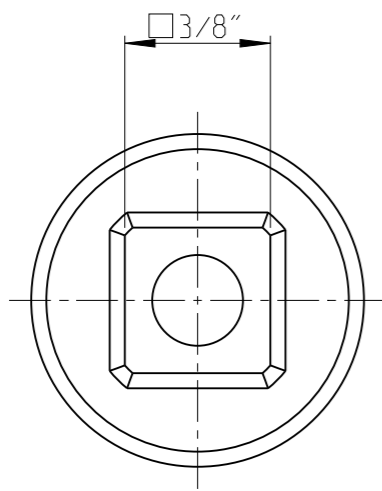

ASSEM	4027123510	Status	Released	Rev./Iter	1.2
Drawing	4027123510	Status		Rev./Iter	1.1

proprietary document. Not to be used in any way without our consent.

SALTUS

Name	Bit holder-SQ3/8"-L32-HEX11
Designation	4027 1235 10