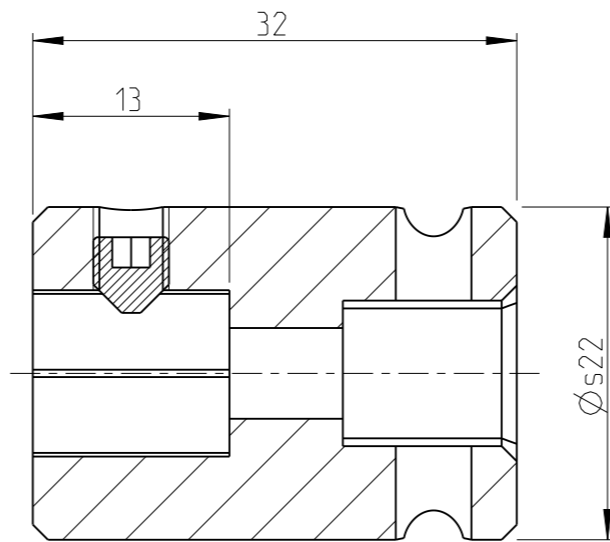

ASSEM	4027123510	Status	Released	Rev./Iter	1.2
Drawing	4027123510	Status		Rev./Iter	1.1

proprietary document. Not to be used in any way without our consent.

SALTUS

Name	Bit holder-SQ3/8"-L32-HEX11
Designation	4027 1235 10