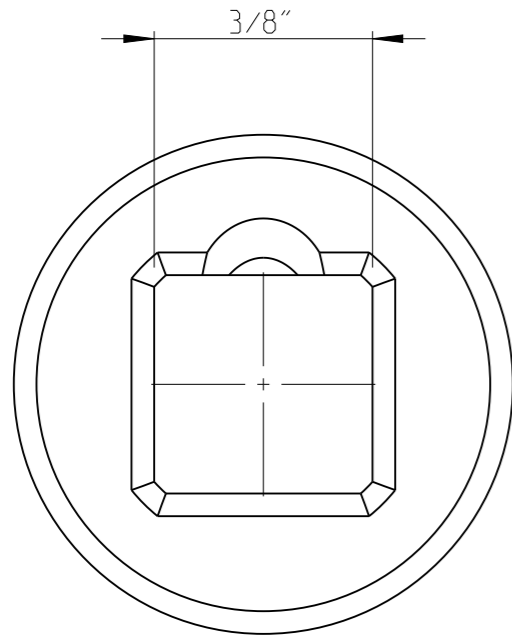

PART	4027123531	Status	Released	Rev./Iter	0.2
Drawing	4027123531	Status		Rev./Iter	0.3

proprietary document. Not to be used in any way without our consent.

**SALTUS**

Name  
Adapter-SQ3/8"-L32.5-SQ1/2"-P  
Designation  
4027 1235 31