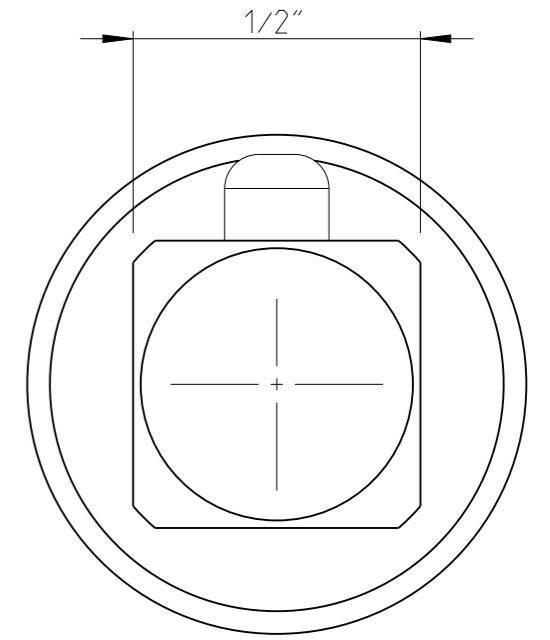

PART	4027123531	Status	Released	Rev./Iter	0.2
Drawing	4027123531	Status		Rev./Iter	0.3

proprietary document. Not to be used in any way without our consent.

**SALTUS**

Name  
Adapter-SQ3/8"-L32.5-SQ1/2"-P  
Designation  
4027 1235 31