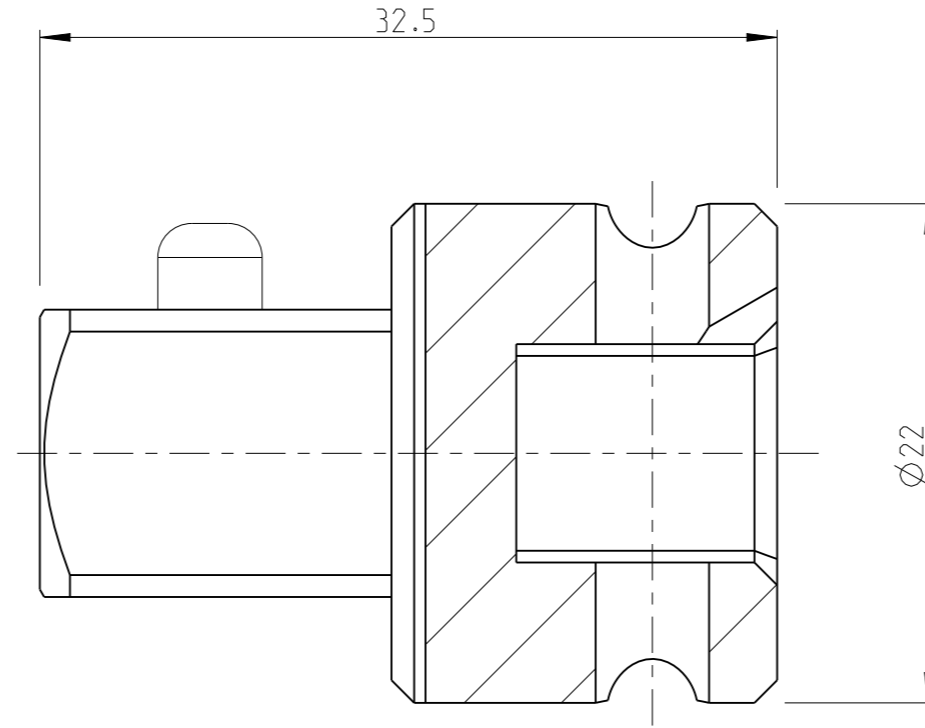

PART	4027123531	Status	Released	Rev./Iter	0.2
Drawing	4027123531	Status		Rev./Iter	0.3

proprietary document. Not to be used in any way without our consent.

**SALTUS**

Name  
Adapter-SQ3/8"-L32.5-SQ1/2"-P  
Designation  
4027 1235 31