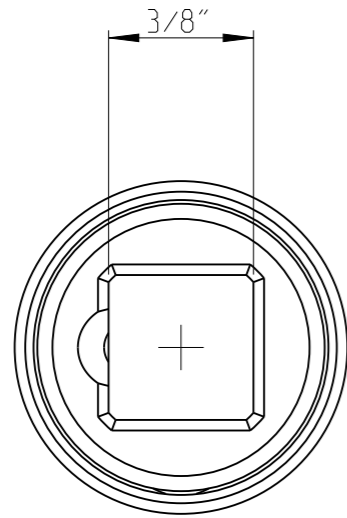

ASSEMBLY	4027123580	Status	Released	Rev. / Iter	0,0
DRAWING	4027123580	Status		Rev. / Iter	0,0

A-A

proprietary document. Not to be used in any way without our consent.

**SALTUS**

Name  
Bit H-SQ3/8"-L68-HEX1/4"-M-R  
Designation  
4027 1235 80