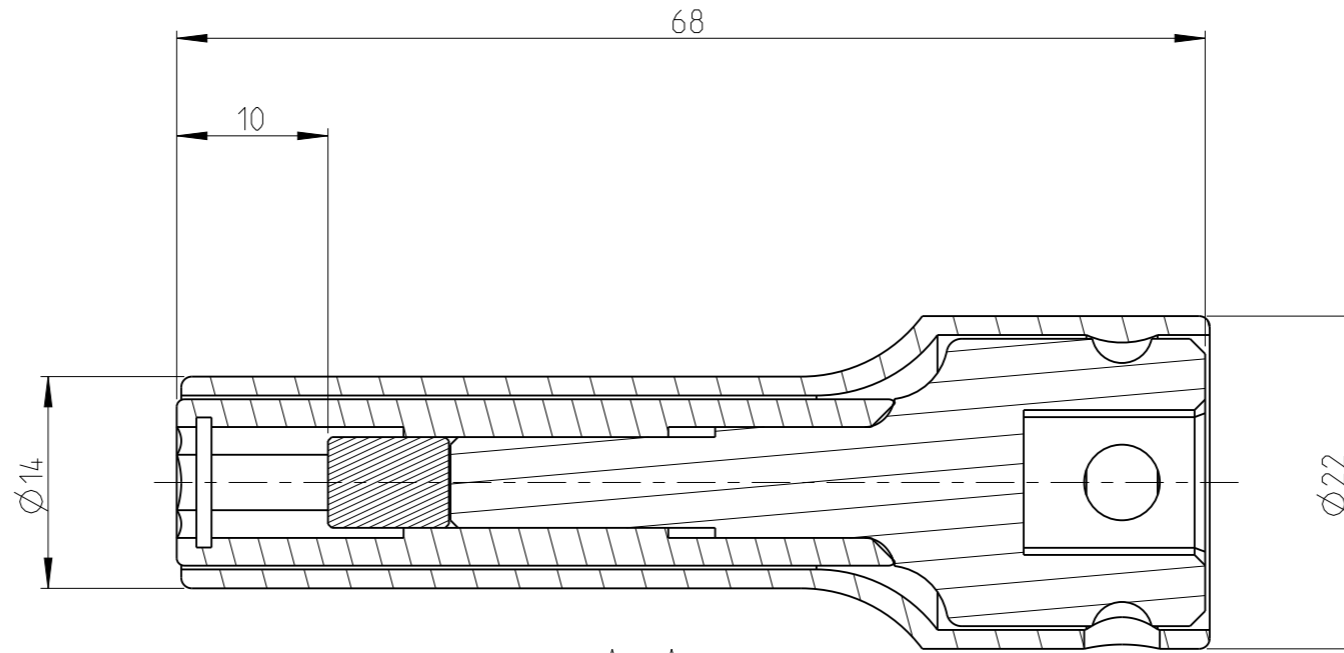

ASSEMBLY	4027123580	Status	Released	Rev. / Iter	0,0
DRAWING	4027123580	Status		Rev. / Iter	0,0

A-A

proprietary document. Not to be used in any way without our consent.

**SALTUS**

Name  
Bit H-SQ3/8"-L68-HEX1/4"-M-R  
Designation  
4027 1235 80