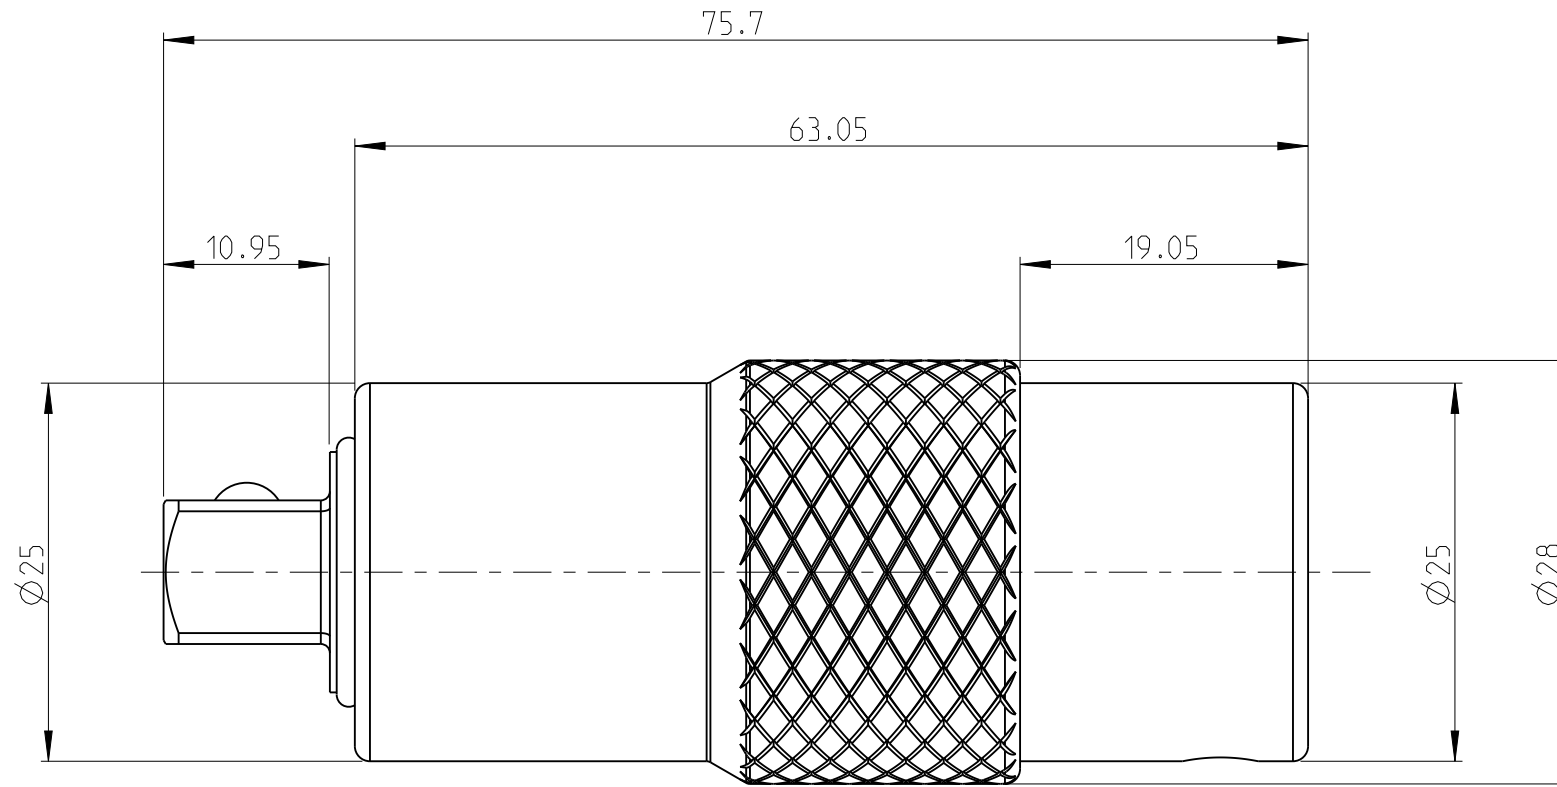

ASSEMBLY	4027123640	Status	Released	Rev. / Iter	4.1
Drawing	4027123640	Status		Rev. / Iter	4.1

proprietary document. Not to be used in any way without our consent.

**SALTUS**

Name	QCA-SQ3/8"-L76-SQ3/8"-R-1
Designation	4027 1236 40