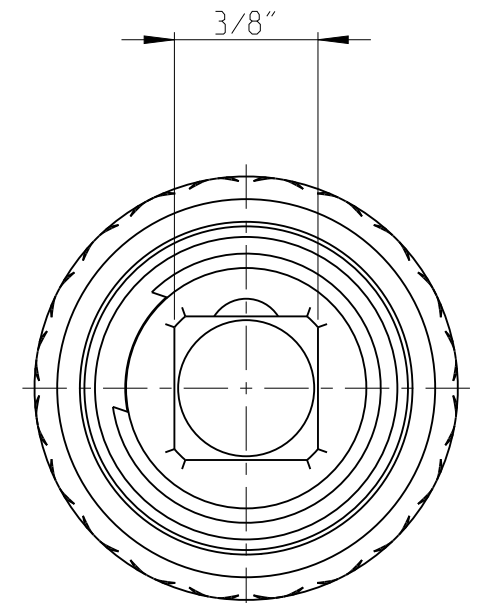

ASSEMBLY	4027123640	Status	Released	Rev. / Iter	4.1
Drawing	4027123640	Status		Rev. / Iter	4.1

proprietary document. Not to be used in any way without our consent.

**SALTUS**

Name	QCA-SQ3/8"-L76-SQ3/8"-R-1
Designation	4027 1236 40