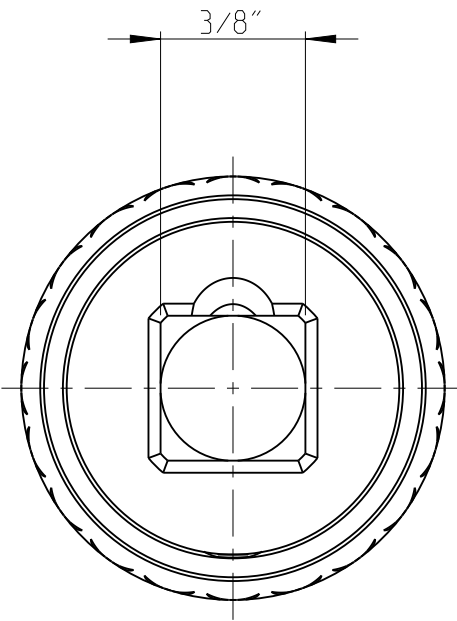

ASSEMBLY	4027123640	Status	Released	Rev. / Iter	4.1
Drawing	4027123640	Status		Rev. / Iter	4.1

proprietary document. Not to be used in any way without our consent.

**SALTUS**

Name	QCA-SQ3/8"-L76-SQ3/8"-R-1
Designation	4027 1236 40