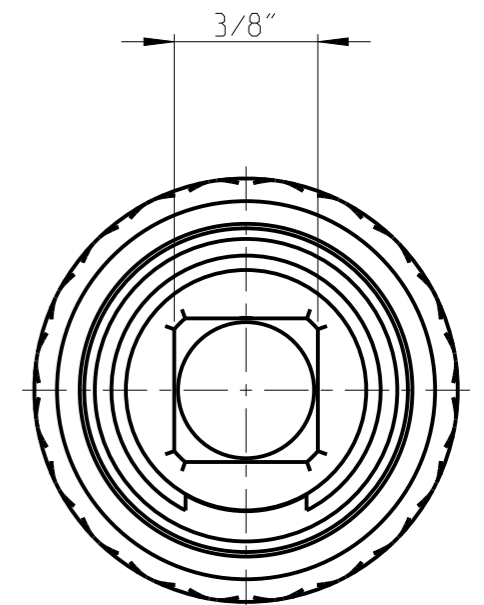

ASSEMBLY	4027123641	Status	Released	Rev. / Iter	1.1
DRAWING	4027123641	Status		Rev. / Iter	1.1

proprietary document. Not to be used in any way without our consent.

SALTUS

Name	QCA-SQ3/8"-L76-SQ3/8"-R-IH
Designation	4027 1236 41