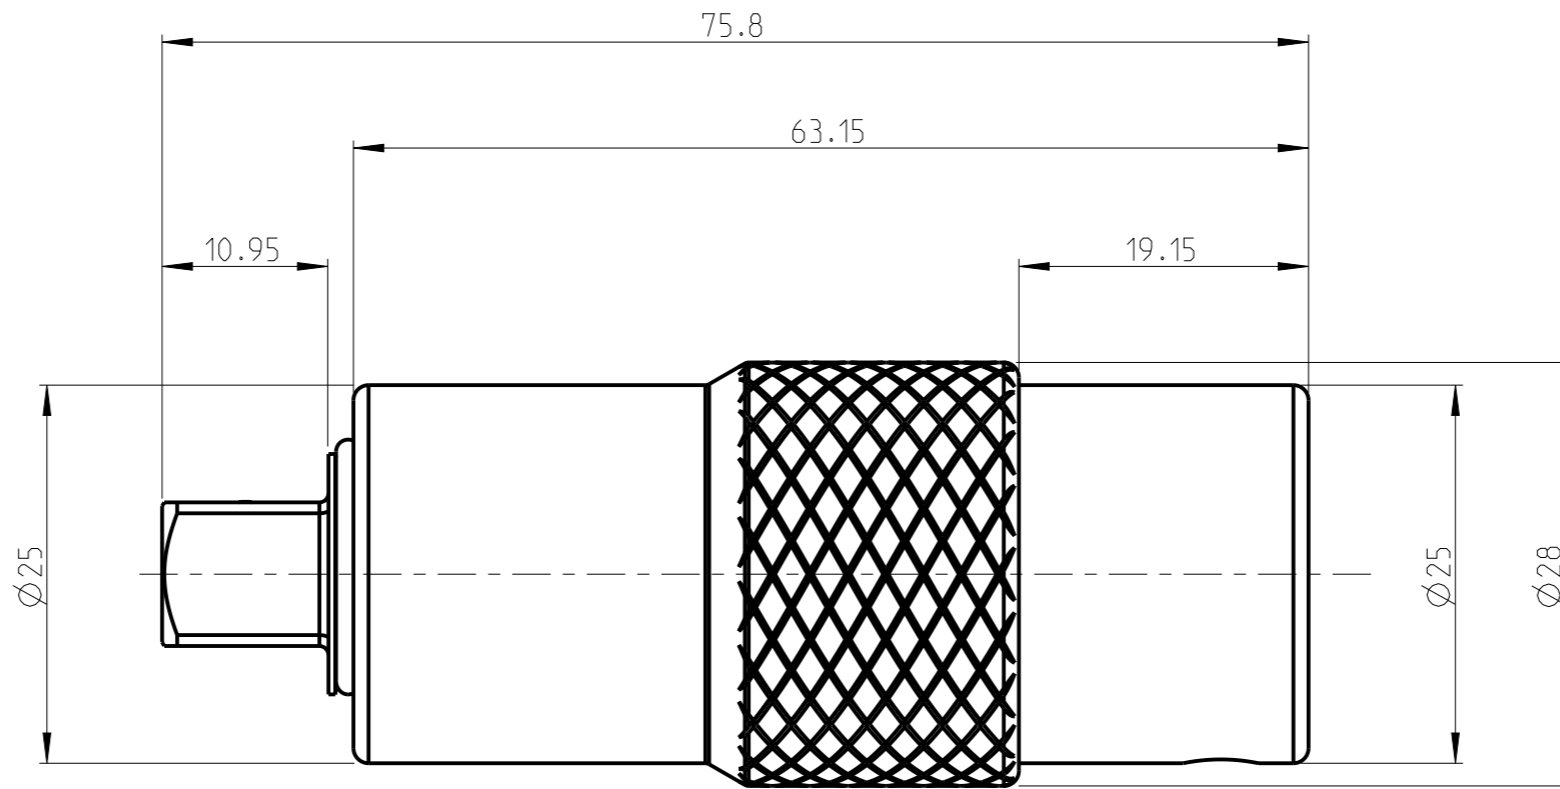

ASSEMBLY	4027123641	Status	Released	Rev. / Iter	1.1
DRAWING	4027123641	Status		Rev. / Iter	1.1

proprietary document. Not to be used in any way without our consent.

SALTUS

Name	QCA-SQ3/8"-L76-SQ3/8"-R-IH
Designation	4027 1236 41