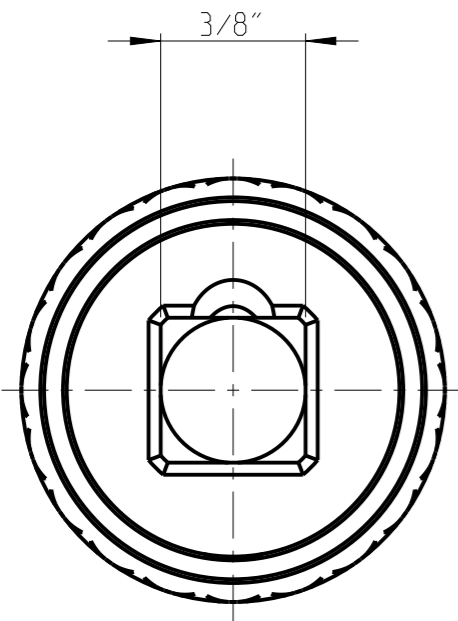

ASSEMBLY	4027123641	Status	Released	Rev. / Iter	1.1
DRAWING	4027123641	Status		Rev. / Iter	1.1

proprietary document. Not to be used in any way without our consent.

SALTUS

Name	QCA-SQ3/8"-L76-SQ3/8"-R-IH
Designation	4027 1236 41