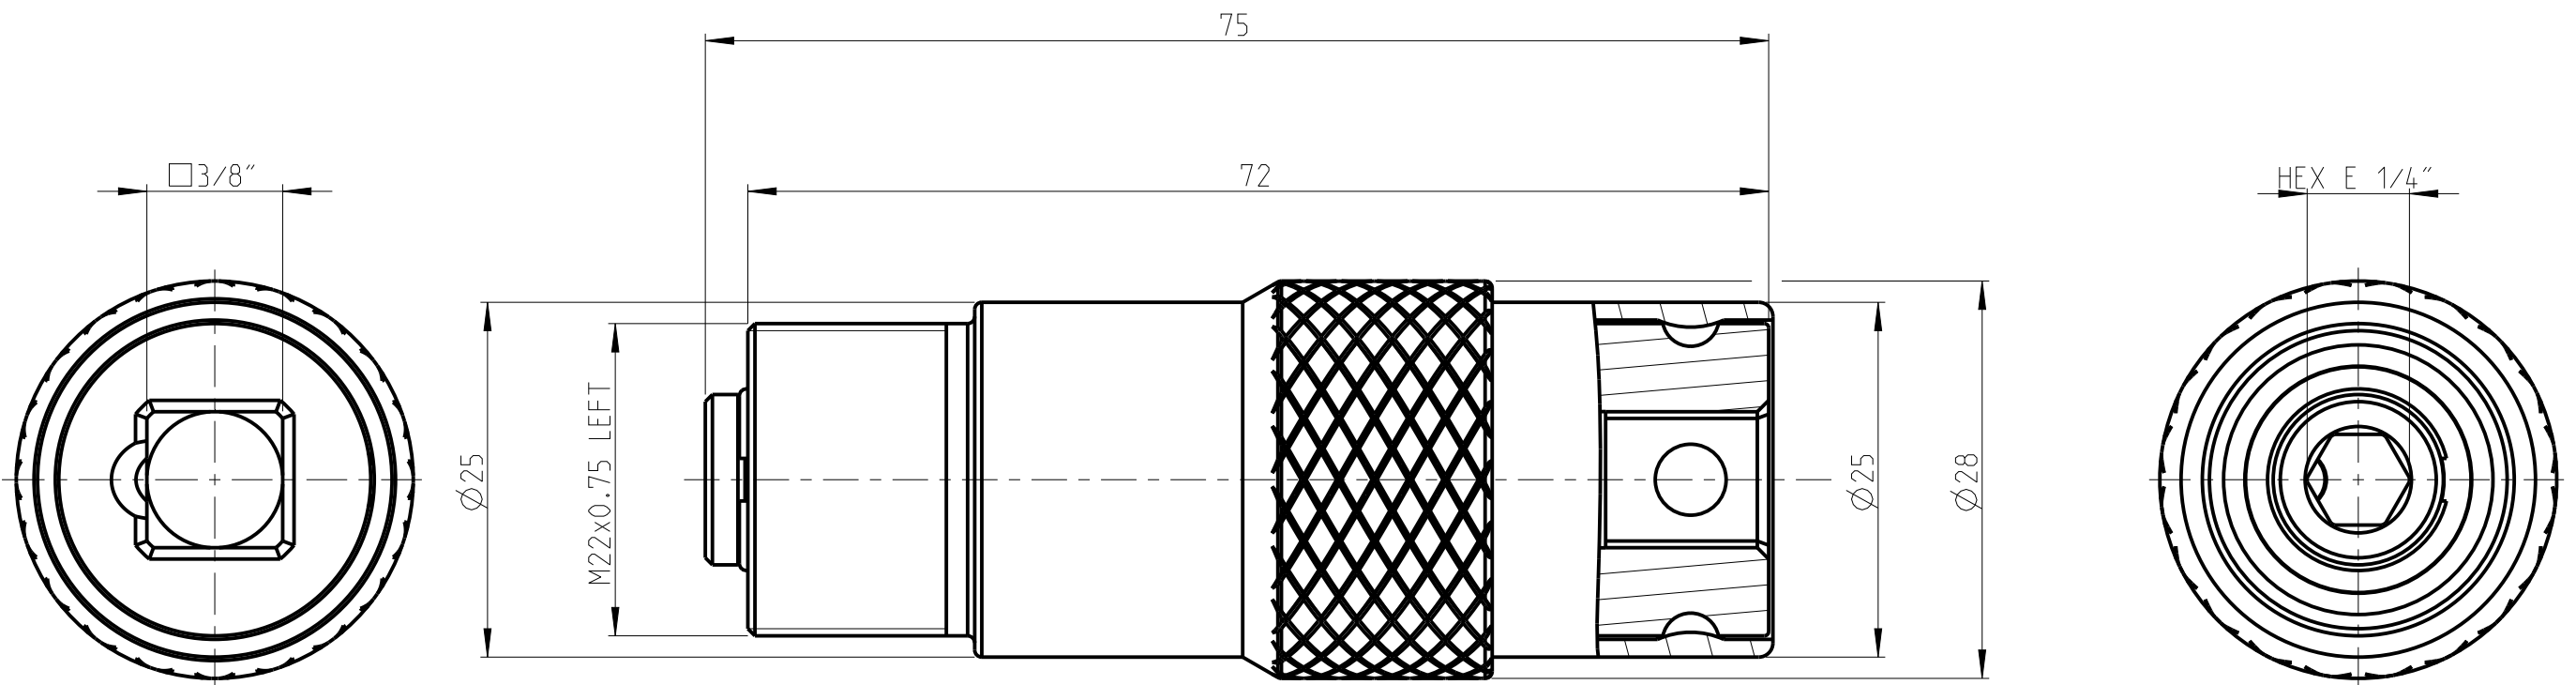

ASSEMBLY	4027123656	Status	Released	Rev. / Iter	0.3
Drawing	4027123656	Status		Rev. / Iter	0.3

proprietary document. Not to be used in any way without our consent.

SALTUS	Name	QCA-SQ3/8"-L75-HEXE1/4"-R-IH
	Designation	4027 1236 56