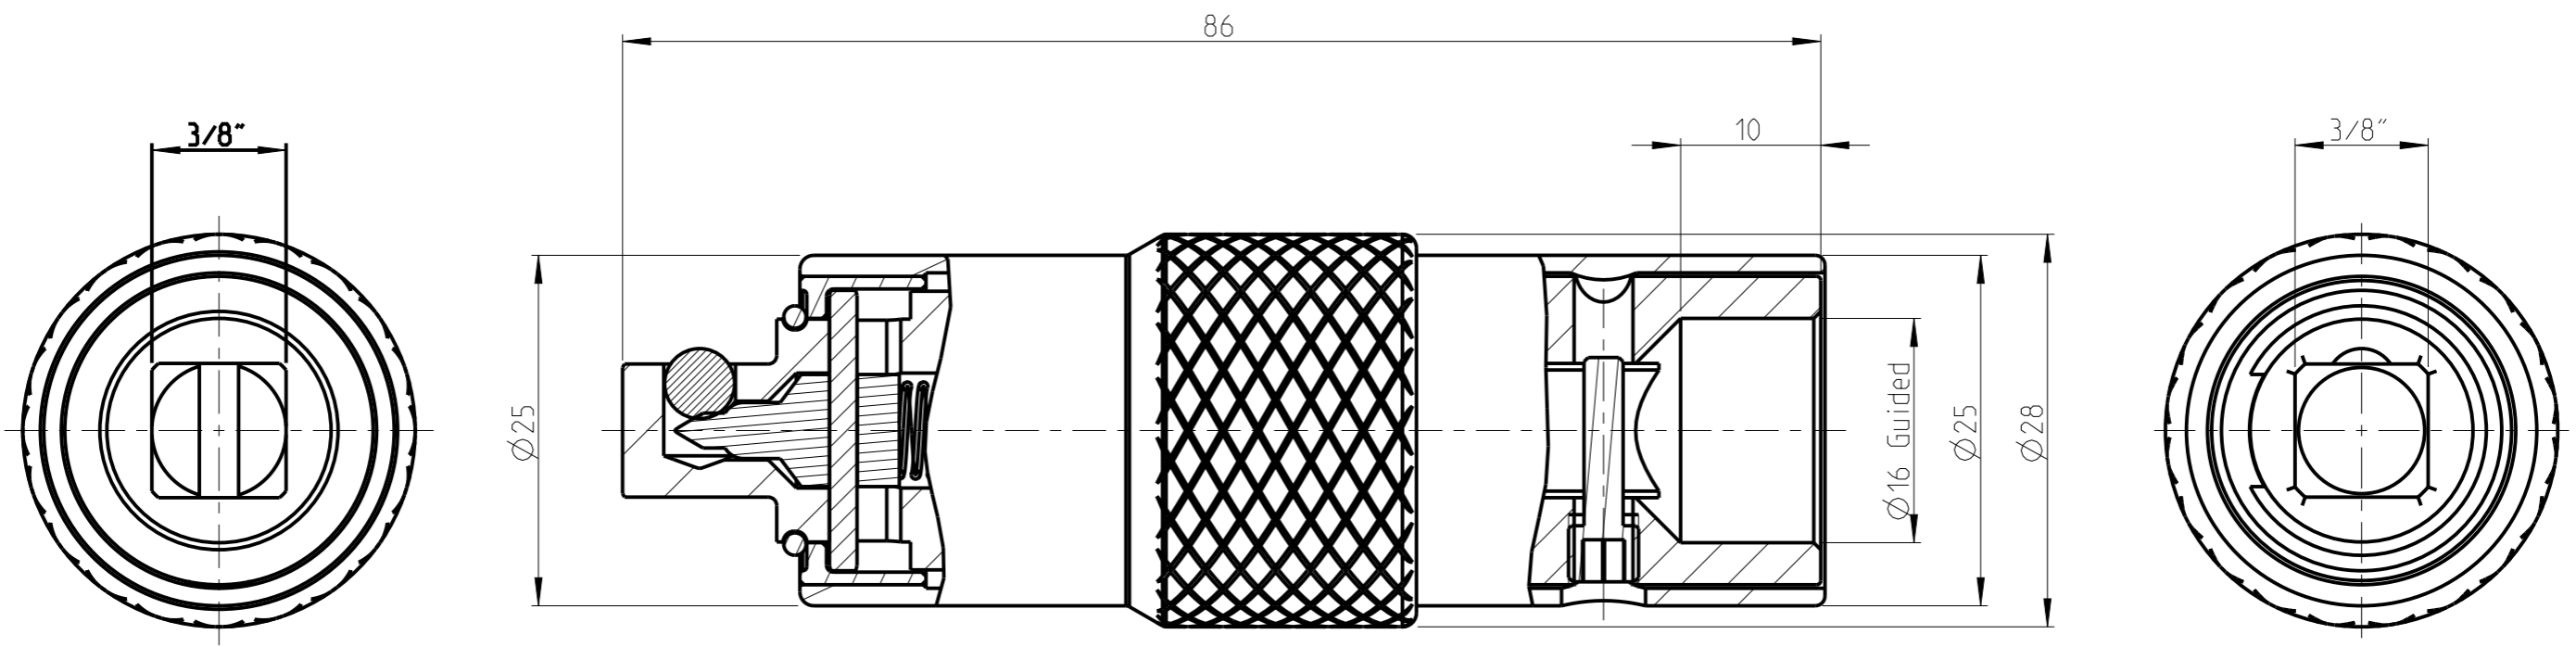

ASSEMBLY	4027123661	Status	Released	Rev. / Iter	1.1
Drawing	4027123661	Status		Rev. / Iter	1.1

1:1

proprietary document. Not to be used in any way without our consent.

SALTUS	Name	QCA-SQ3/8"-L86-SQ3/8"-R-IH-G
	Designation	4027 1236 61