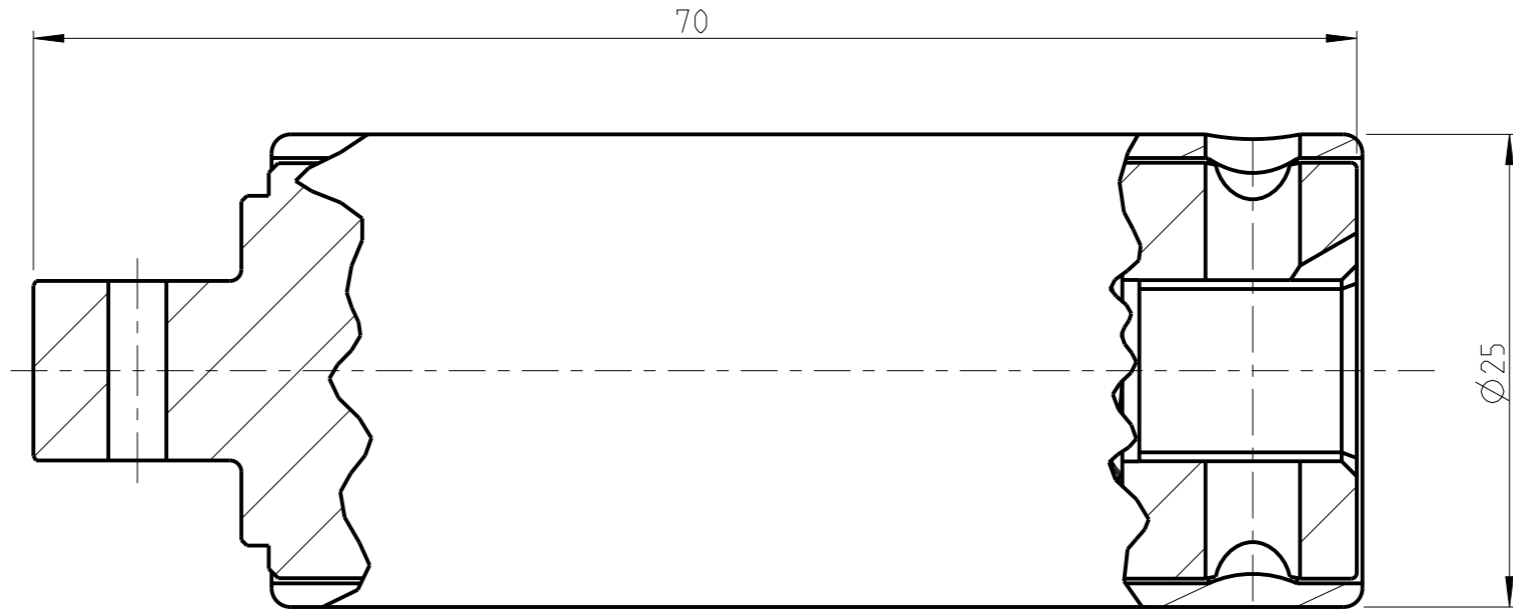

ASSEMBLY	4027123690	Status	Released	Rev. / Iter	0.3
DRAWING	4027123690	Status		Rev. / Iter	0.3

1:1

proprietary document. Not to be used in any way without our consent.

**SALTUS**

Name	EXT-SQ3/8"-L70-SQ3/8"-M-R-IH
Designation	4027 1236 90