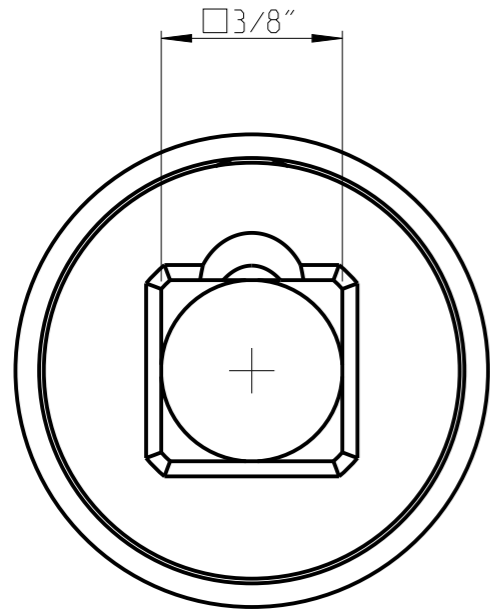

ASSEMBLY	4027123690	Status	Released	Rev. / Iter	0.3
DRAWING	4027123690	Status		Rev. / Iter	0.3

1:1

proprietary document. Not to be used in any way without our consent.

**SALTUS**

Name	EXT-SQ3/8"-L70-SQ3/8"-M-R-IH
Designation	4027 1236 90