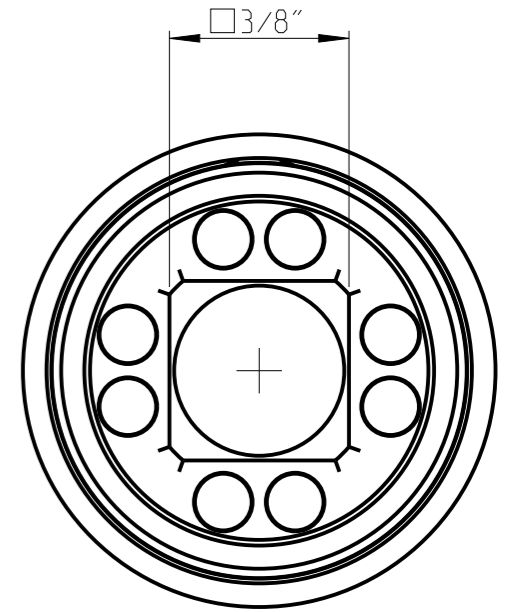

ASSEMBLY	4027123690	Status	Released	Rev. / Iter	0.3
DRAWING	4027123690	Status		Rev. / Iter	0.3

1:1

proprietary document. Not to be used in any way without our consent.

**SALTUS**

Name	EXT-SQ3/8"-L70-SQ3/8"-M-R-IH
Designation	4027 1236 90