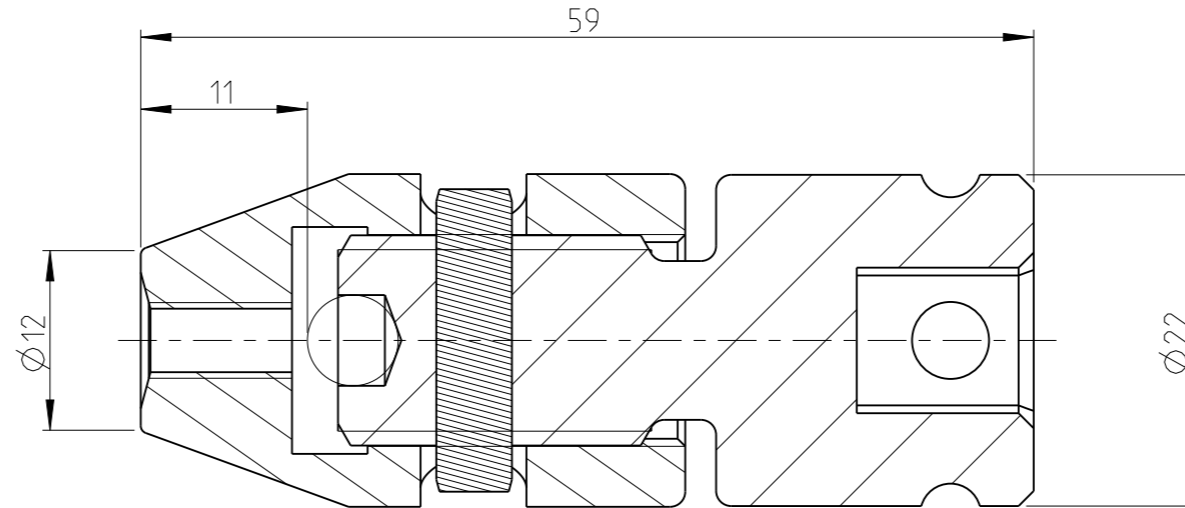

ASSEMBLY	4027123805	Status	Released	Rev. / Iter	1.3
DRAWING	4027123805	Status		Rev. / Iter	1.3

1:1

proprietary document. Not to be used in any way without our consent.

SALTUS

Name	Stud setter-SQ3/8"-L59-THM5
Designation	4027 1238 05