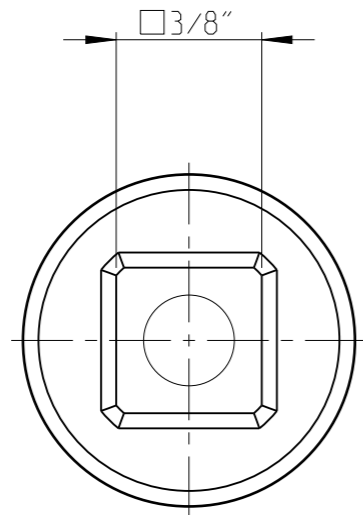

ASSEMBLY	4027123805	Status	Released	Rev. / Iter	1.3
DRAWING	4027123805	Status		Rev. / Iter	1.3

1:1

proprietary document. Not to be used in any way without our consent.

SALTUS

Name	Stud setter-SQ3/8"-L59-THM5
Designation	4027 1238 05