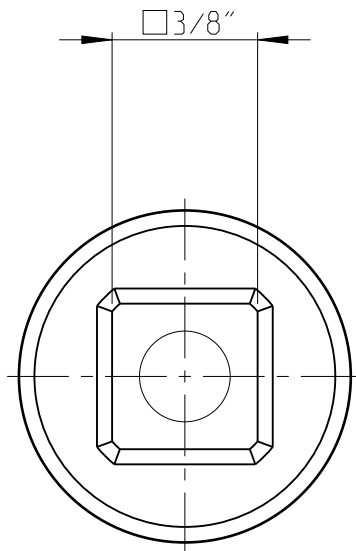

ASSEM	4027123806	Status	Released	Rev./Iter	1.2
Drawing	4027123806	Status		Rev./Iter	1.2

proprietary document. Not to be used in any way without our consent.

**SALTUS**

Name	Stud setter-SQ $\frac{3}{8}$ "-L59-THM6
Designation	4027 1238 06