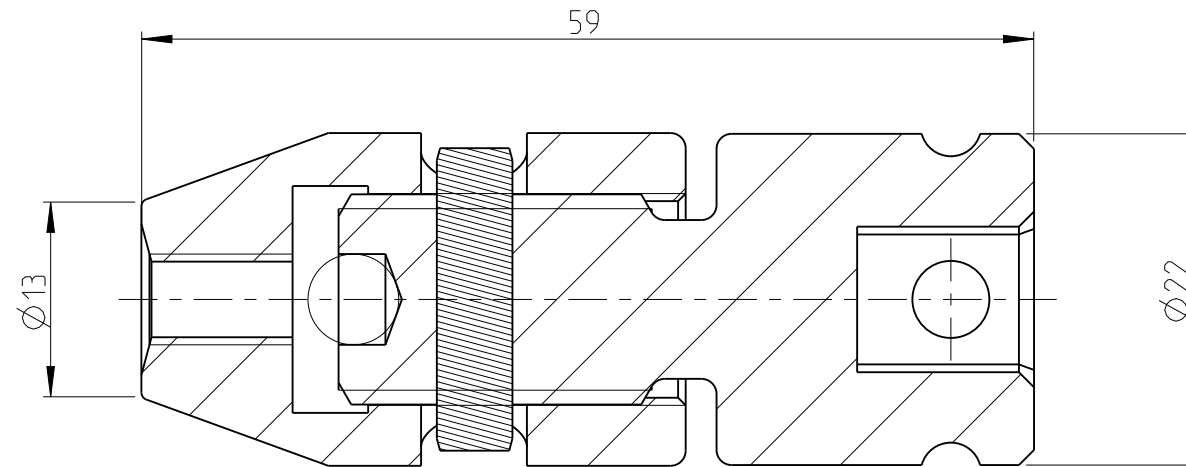

ASSEM	4027123806	Status	Released	Rev./Iter	1.2
Drawing	4027123806	Status		Rev./Iter	1.2

proprietary document. Not to be used in any way without our consent.

**SALTUS**

Name	Stud setter-SQ $\frac{3}{8}$ "-L59-THM6
Designation	4027 1238 06