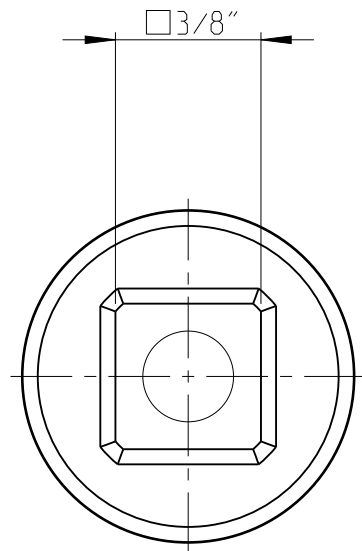

ASSEM	4027123808	Status	Released	Rev./Iter	0.3
Drawing	4027123808	Status		Rev./Iter	0.3

proprietary document. Not to be used in any way without our consent.

SALTUS

Name	Stud setter-SQ3/8"-L59-THM8
Designation	4027 1238 08