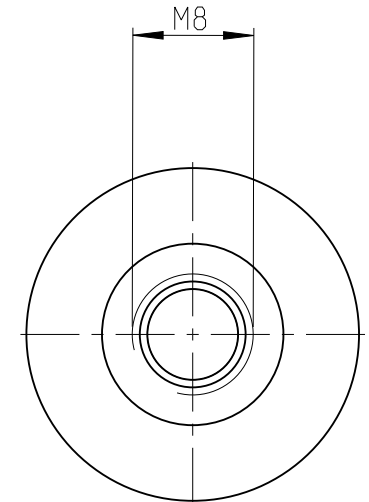

ASSEM	4027123808	Status	Released	Rev./Iter	0.3
Drawing	4027123808	Status		Rev./Iter	0.3

proprietary document. Not to be used in any way without our consent.

SALTUS

Name	Stud setter-SQ3/8"-L59-THM8
Designation	4027 1238 08