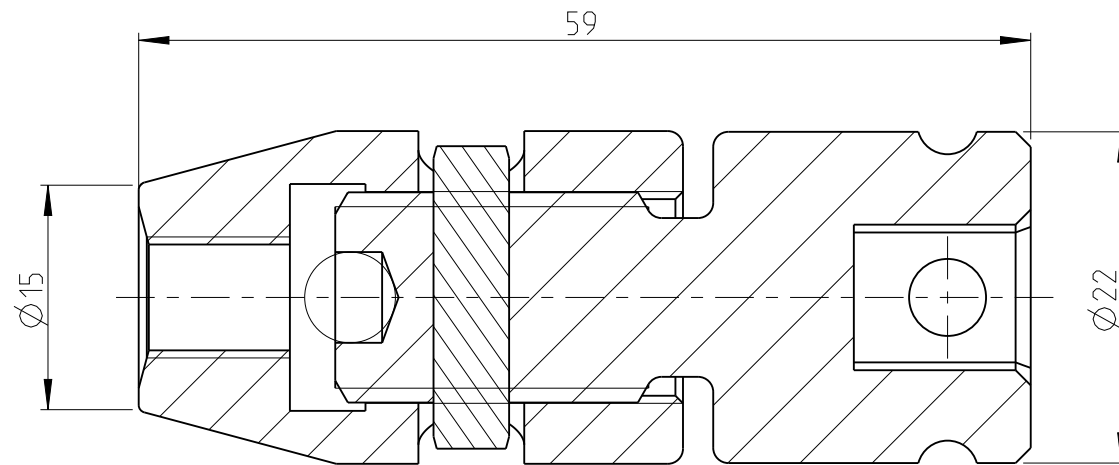

ASSEM	4027123808	Status	Released	Rev./Iter	0.3
Drawing	4027123808	Status		Rev./Iter	0.3

proprietary document. Not to be used in any way without our consent.

SALTUS

Name	Stud setter-SQ3/8"-L59-THM8
Designation	4027 1238 08