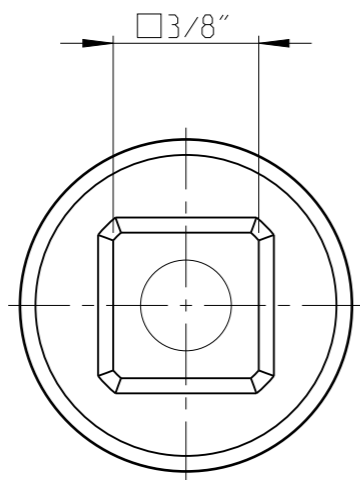

ASSEMBLY	4027123810	Status	Released	Rev. / Iter	1.4
DRAWING	4027123810	Status		Rev. / Iter	1.4

1:1

proprietary document. Not to be used in any way without our consent.

**SALTUS**

Name	Stud setter-SQ3/8"-L59-THM10
Designation	4027 1238 10