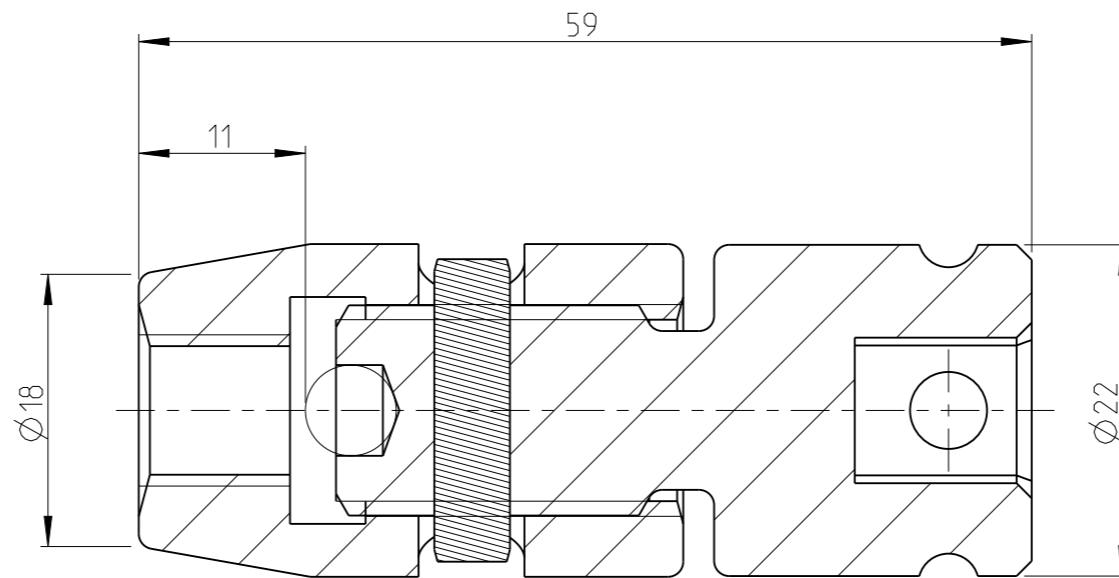

ASSEMBLY	4027123810	Status	Released	Rev. / Iter	1.4
DRAWING	4027123810	Status		Rev. / Iter	1.4

1:1

proprietary document. Not to be used in any way without our consent.

**SALTUS**

Name	Stud setter-SQ3/8"-L59-THM10
Designation	4027 1238 10