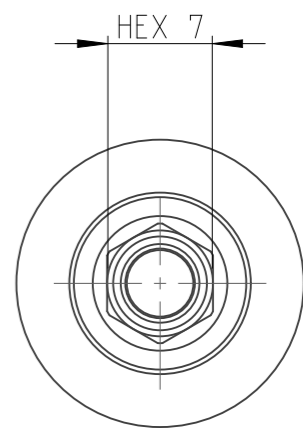

PART	4027124007	Status	Released	Rev./Iter	0,0
Drawing	4027124007	Status		Rev./Iter	0,0

proprietary document. Not to be used in any way without our consent.

SALTUS	Name	Socket-SQ3/8"-L80-HEX7-SM
	Designation	4027 1240 07