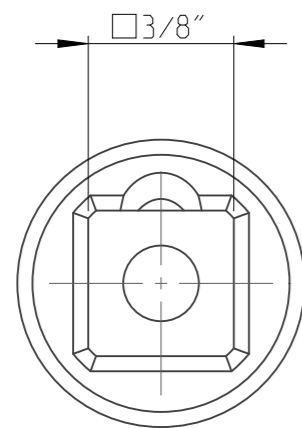

PART	4027124007	Status	Released	Rev./Iter	0,0
Drawing	4027124007	Status		Rev./Iter	0,0

proprietary document. Not to be used in any way without our consent.

SALTUS	Name	Socket-SQ3/8"-L80-HEX7-SM
	Designation	4027 1240 07