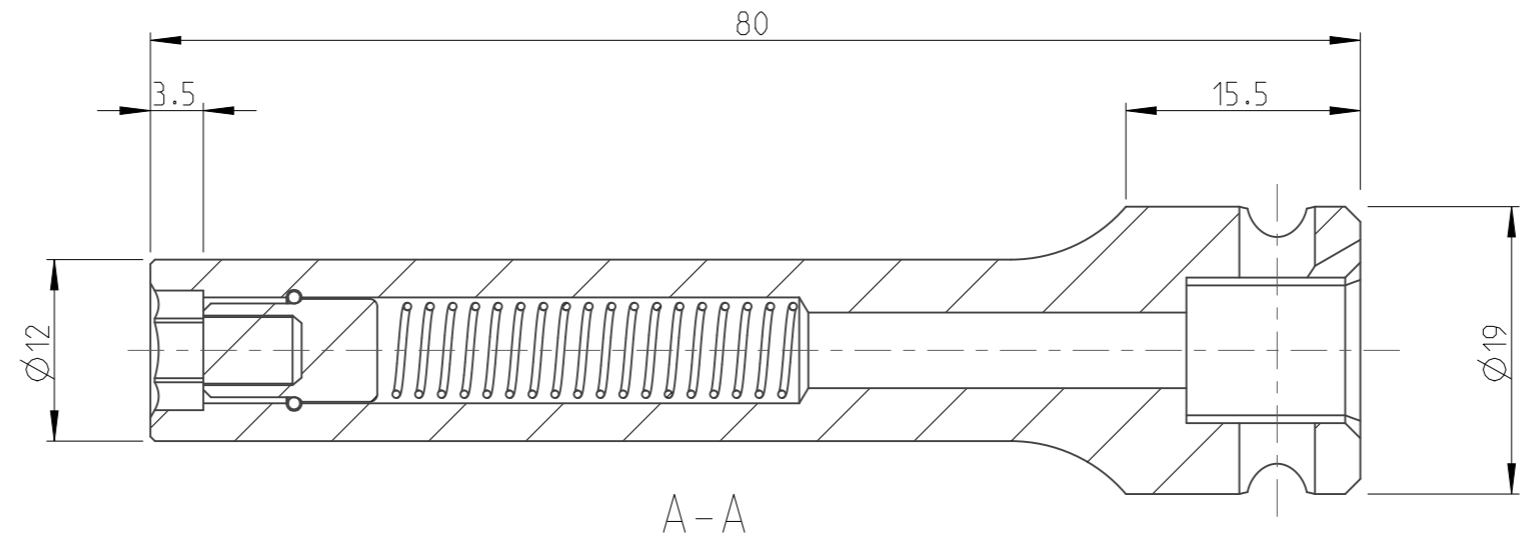

PART	4027124007	Status	Released	Rev./Iter	0,0
Drawing	4027124007	Status		Rev./Iter	0,0

proprietary document. Not to be used in any way without our consent.

SALTUS	Name	Socket-SQ3/8"-L80-HEX7-SM
	Designation	4027 1240 07